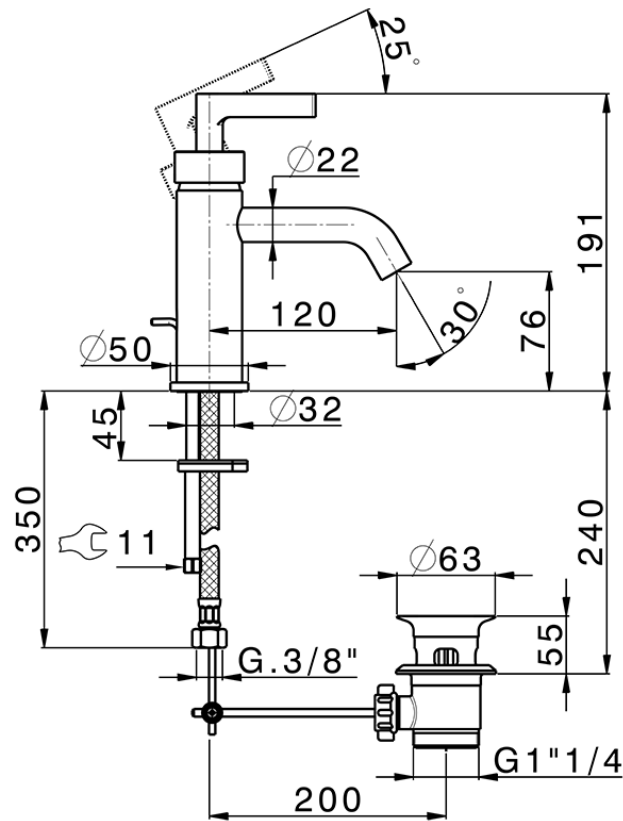

**Single lever washbasin mixer GRACE\_GC000510**

GC000510

<https://en.cisal.it/single-lever-washbasin-mixer-grace-gc000510>

2026-04-26