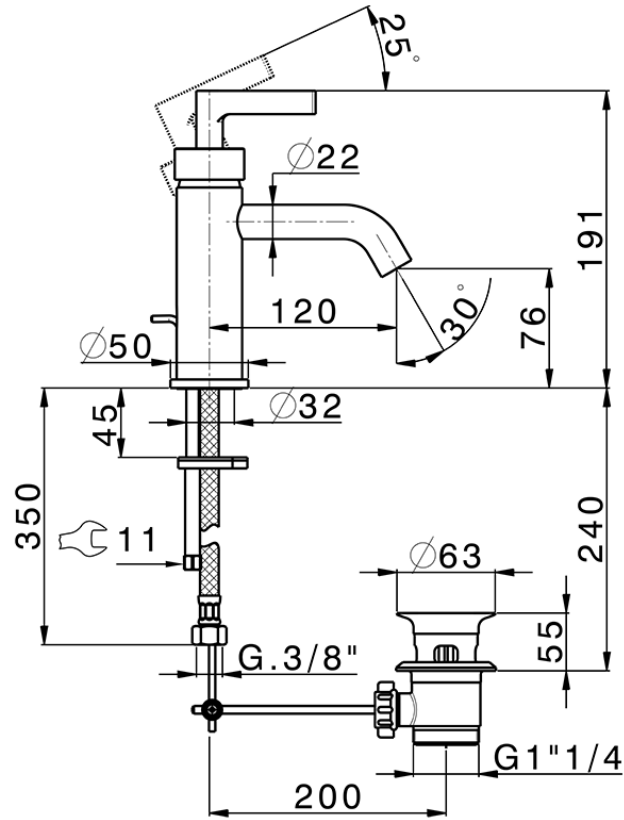

## Single lever washbasin mixer GRACE\_GC000510

GC000510

<https://en.cisal.it/single-lever-washbasin-mixer-grace-gc000510>

2026-06-14