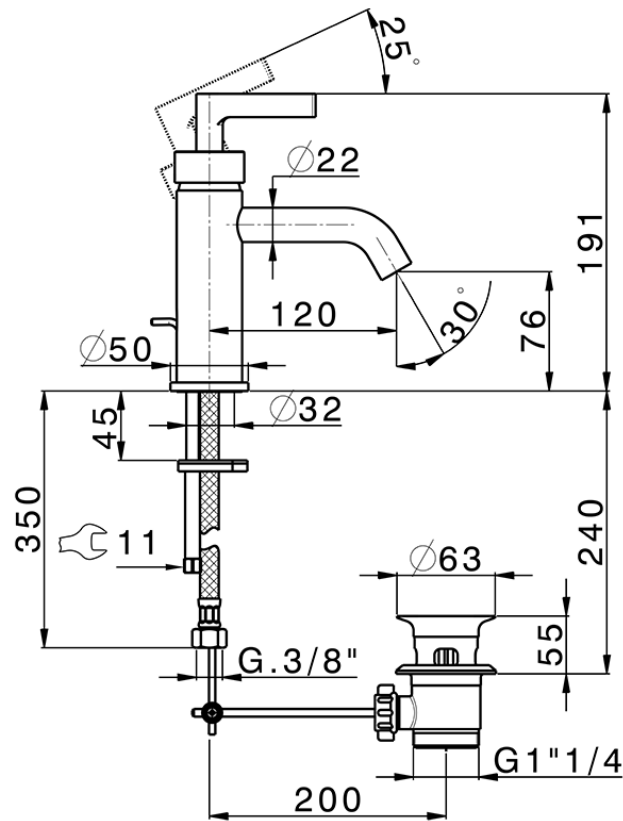

**Single lever washbasin mixer GRACE\_GC000510**

GC000510

<https://en.cisal.it/single-lever-washbasin-mixer-grace-gc000510>

2026-04-06