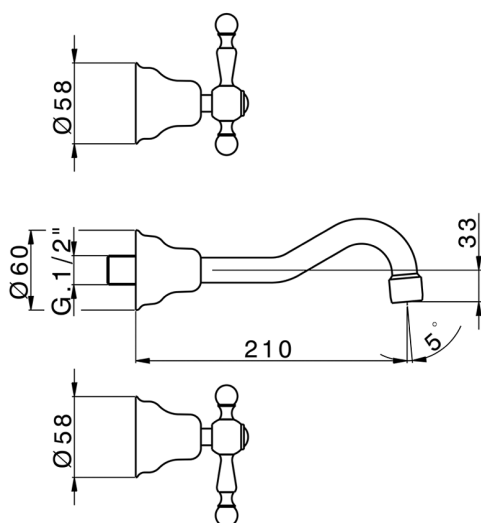

Exposed part for concealed washbasin mixer ARCANA AMERICA_AA013510

MODEL **AA013510**

Exposed part for concealed washbasin mixer, without concealed part, for item ZA033511

AVAILABLE FINISHINGS

-  **21** 21 Chrome
-  **24** 24 Gold
-  **26** 26 Old Copper
-  **27** 27 Old Bronze
-  **2A** 2A Satin Brushed Nickel
-  **74** 74 Chrome/Gold

CHARACTERISTICS

Installation **Concealed**
 Required concealed parts **ZA033511**

Concealed washbasin mixer CONCEALED_ZA033511

MODEL **ZA033511**

Concealed washbasin mixer, right headvalve - left headvalve