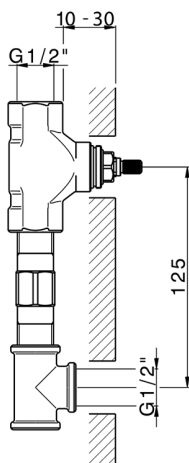

Exposed part for concealed washbasin mixer ARCANA AMERICA_AA013510

MODEL **AA013510**

Exposed part for concealed washbasin mixer, without concealed part, for item ZA033511

AVAILABLE FINISHINGS

-  **21** 21 Chrome
-  **24** 24 Gold
-  **26** 26 Old Copper
-  **27** 27 Old Bronze
-  **2A** 2A Satin Brushed Nickel
-  **74** 74 Chrome/Gold

CHARACTERISTICS

Installation **Concealed**
 Required concealed parts **ZA033511**

Concealed washbasin mixer CONCEALED_ZA033511

MODEL **ZA033511**

Concealed washbasin mixer, right headvalve - left headvalve

AVAILABLE FINISHINGS

 **04** 04 Without finishing

CHARACTERISTICS

Concealed **1**

2024-12-22