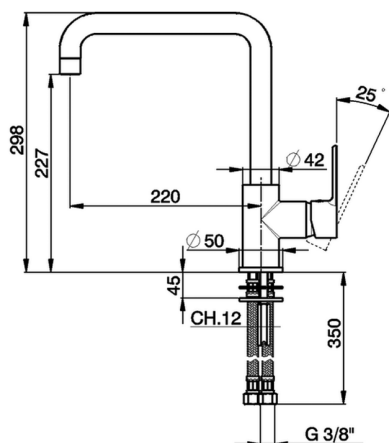

Single lever sink mixer Energysave KITCHEN_C2002535

MODEL **C2002535**

Single lever sink mixer Energysave, swivel spout, G.3/8" stainless steel flexible hoses

AVAILABLE FINISHINGS

CHARACTERISTICS

Cartridge Spare Parts **ZZ95409000**

35 mm Cartridge

EcoStop

EcoStop feature limits water flow to approximately 50% of maximum output with one point of resistance on setting. Push slightly past the middle stop only when full water output is required. This will save water up to 50%.

EnergySave

Thanks to the EnergySave device, only cold water will be drawn if the lever is operated in the central position, so that the water heater will not be engaged and no hot water wasted, leading to considerable savings in energy and costs. The temperature can be adjusted by rotating the lever to the left, until the desired temperature is reached.