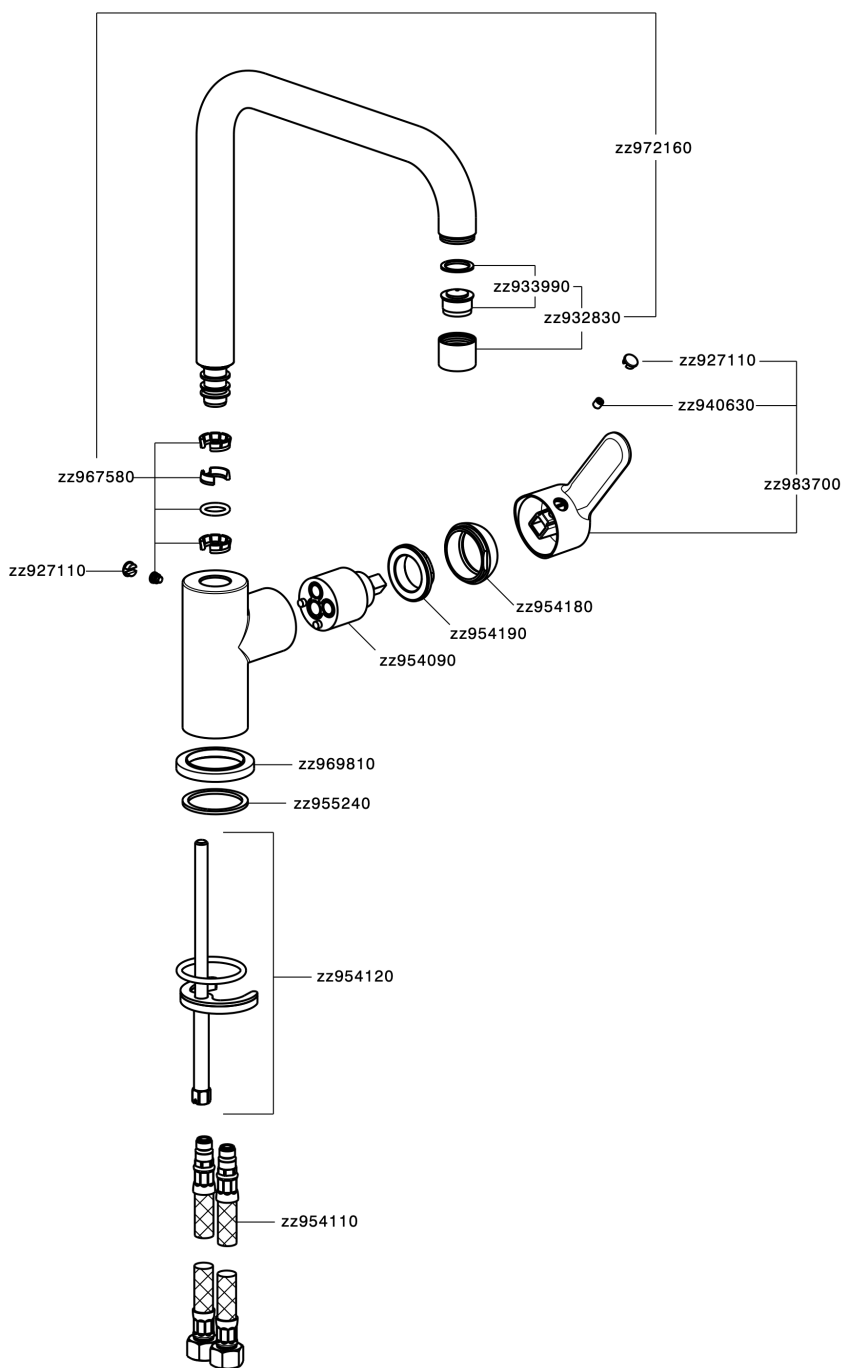

Single lever sink mixer Energysave KITCHEN_C2002535

MODEL **C2002535**

Single lever sink mixer Energysave, swivel spout, G.3/8" stainless steel flexible hoses

AVAILABLE FINISHINGS

CHARACTERISTICS

Cartridge Spare Parts **ZZ95409000**

35 mm Cartridge

EcoStop

EcoStop feature limits water flow to approximately 50% of maximum output with one point of resistance on setting. Push slightly past the middle stop only when full water output is required. This will save water up to 50%.

EnergySave

Thanks to the EnergySave device, only cold water will be drawn if the lever is operated in the central position, so that the water heater will not be engaged and no hot water wasted, leading to considerable savings in energy and costs. The temperature can be adjusted by rotating the lever to the left, until the desired temperature is reached.

Single lever sink mixer Energysave KITCHEN_C2002535

C2002535

<https://en.cisal.it/single-lever-sink-mixer-energysave-kitchen-c2002535>

2026-04-29