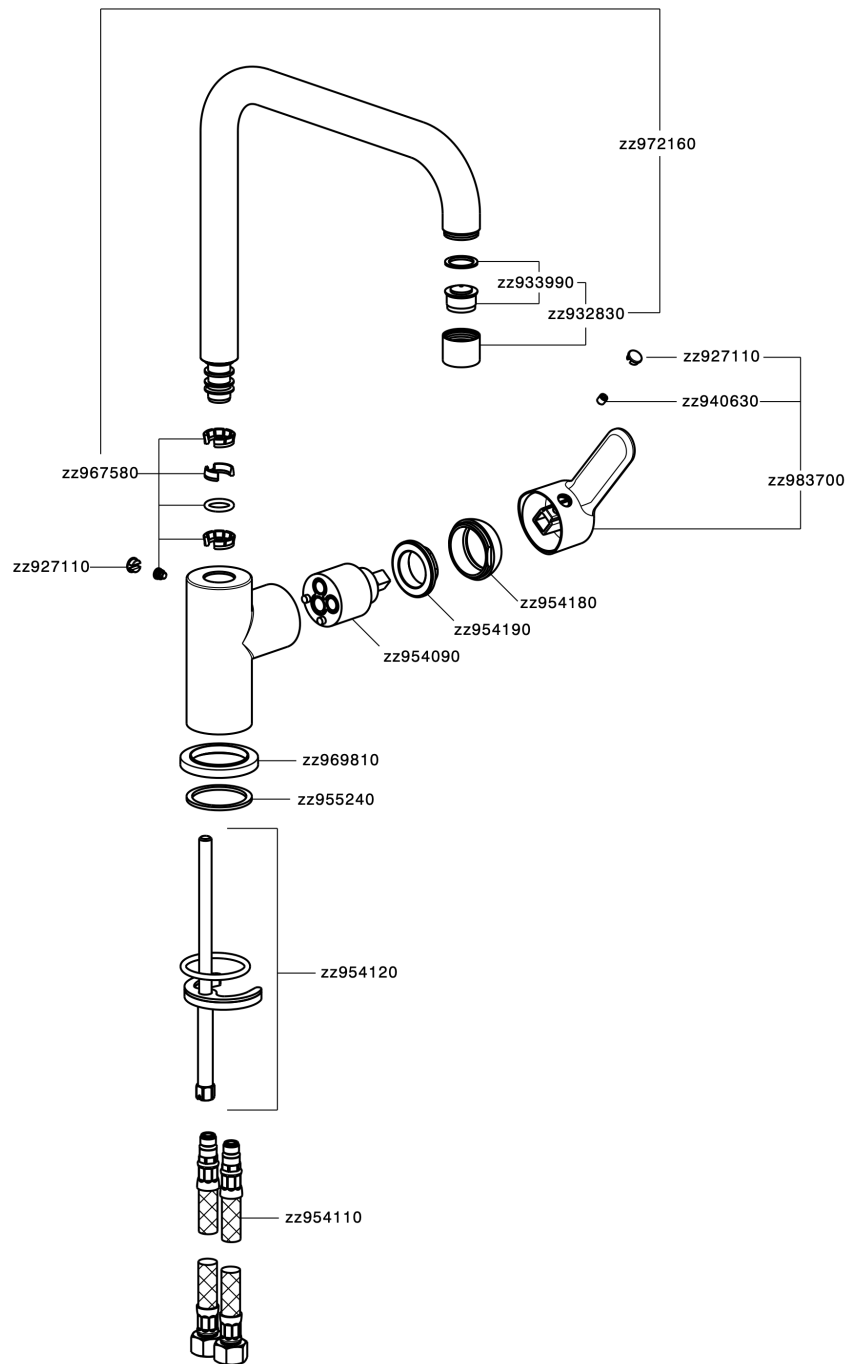

Single lever sink mixer Energysave KITCHEN_C2002535

MODEL **C2002535**

Single lever sink mixer Energysave, swivel spout, G.3/8" stainless steel flexible hoses

AVAILABLE FINISHINGS

CHARACTERISTICS

Cartridge Spare Parts **ZZ95409000**

35 mm Cartridge

EcoStop

EcoStop feature limits water flow to approximately 50% of maximum output with one point of resistance on setting. Push slightly past the middle stop only when full water output is required. This will save water up to 50%.

EnergySave

Thanks to the EnergySave device, only cold water will be drawn if the lever is operated in the central position, so that the water heater will not be engaged and no hot water wasted, leading to considerable savings in energy and costs. The temperature can be adjusted by rotating the lever to the left, until the desired temperature is reached.

Single lever sink mixer Energysave KITCHEN_C2002535

C2002535

<https://en.cisal.it/single-lever-sink-mixer-energysave-kitchen-c2002535>

2026-06-13