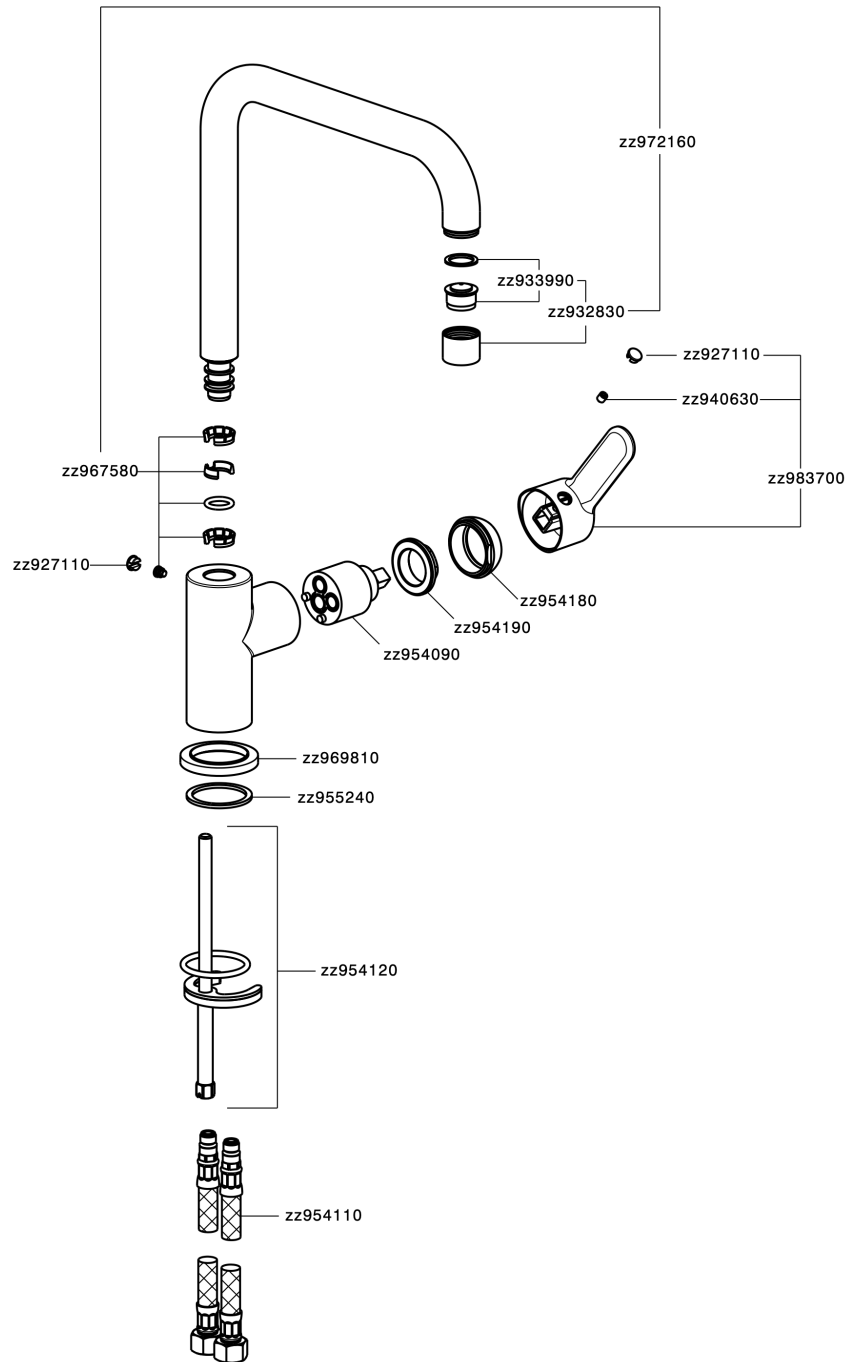

Single lever sink mixer Energysave KITCHEN_C2002535

MODEL **C2002535**

Single lever sink mixer Energysave, swivel spout, G.3/8" stainless steel flexible hoses

AVAILABLE FINISHINGS

CHARACTERISTICS

Cartridge Spare Parts **ZZ95409000**

35 mm Cartridge

EcoStop

EcoStop feature limits water flow to approximately 50% of maximum output with one point of resistance on setting. Push slightly past the middle stop only when full water output is required. This will save water up to 50%.

EnergySave

Thanks to the EnergySave device, only cold water will be drawn if the lever is operated in the central position, so that the water heater will not be engaged and no hot water wasted, leading to considerable savings in energy and costs. The temperature can be adjusted by rotating the lever to the left, until the desired temperature is reached.

Single lever sink mixer Energysave KITCHEN_C2002535

C2002535

<https://en.cisal.it/single-lever-sink-mixer-energysave-kitchen-c2002535>

2026-04-08