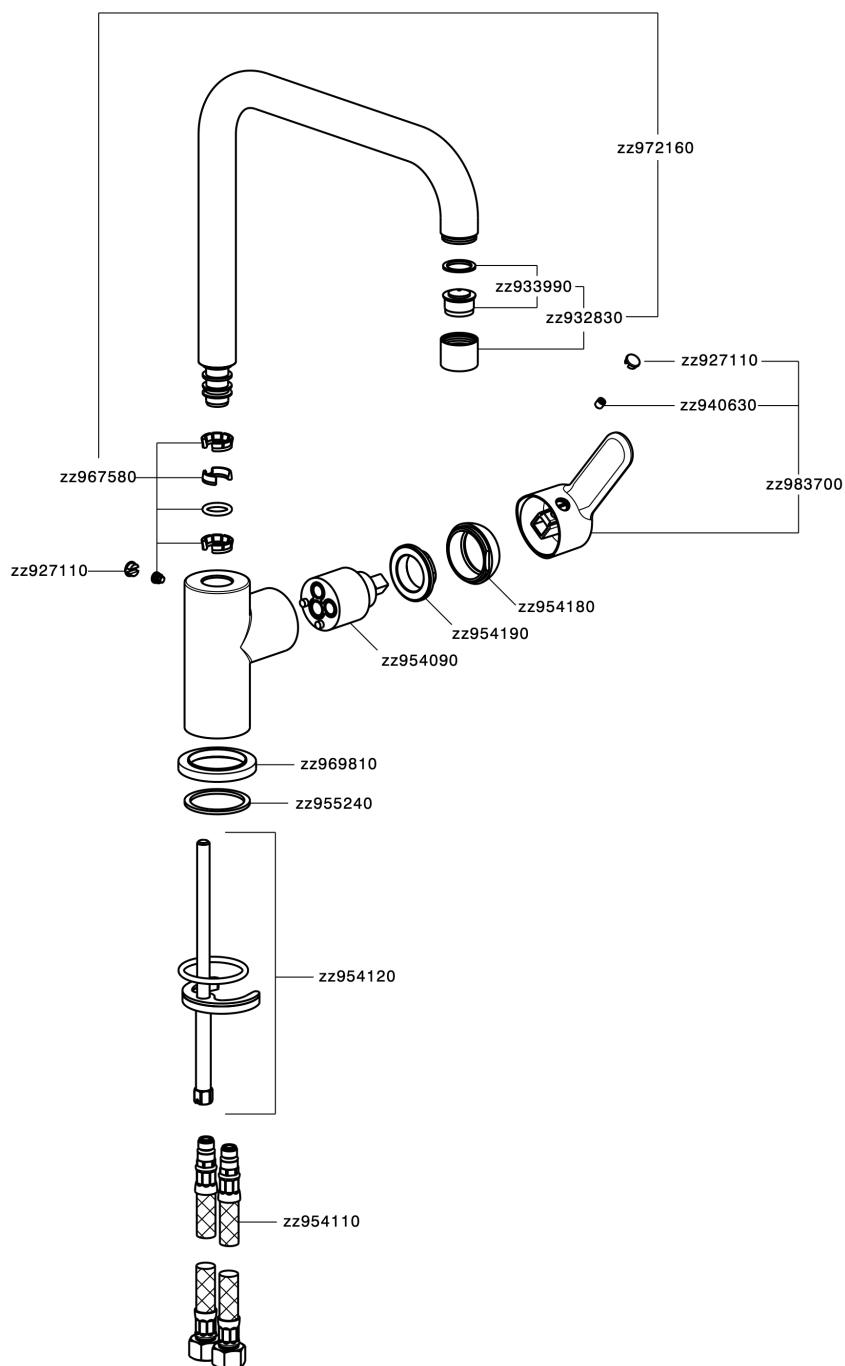

Single lever sink mixer Energysave KITCHEN_C2002535

C2002535

<https://en.cisal.it/single-lever-sink-mixer-energysave-kitchen-c2002535>

2026-04-30