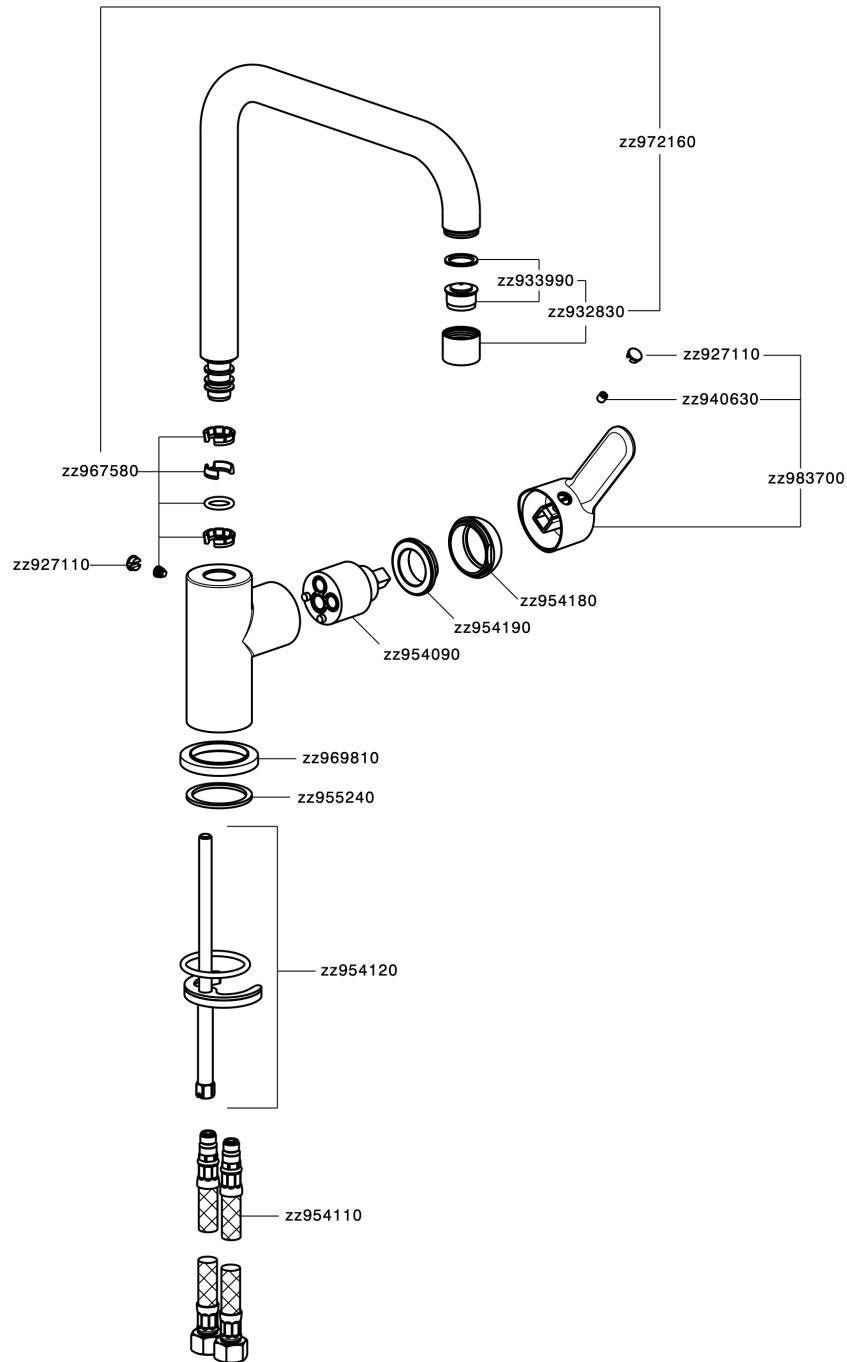

Single lever sink mixer Energysave KITCHEN_C2002535

C2002535

<https://en.cisal.it/single-lever-sink-mixer-energysave-kitchen-c2002535>

2026-04-08