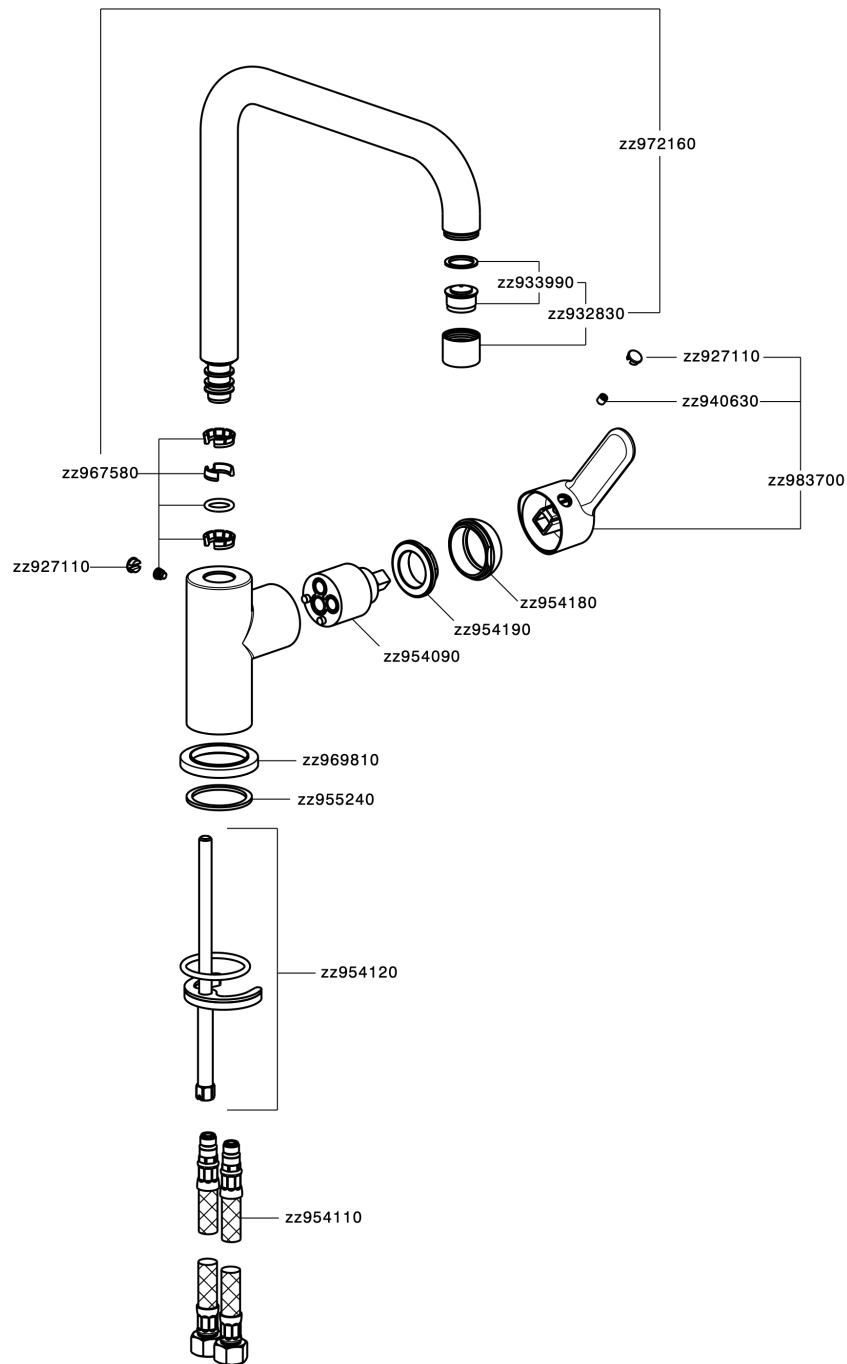

## Single lever sink mixer Energysave KITCHEN\_C2002535

C2002535

<https://en.cisal.it/single-lever-sink-mixer-energysave-kitchen-c2002535>

2026-06-13