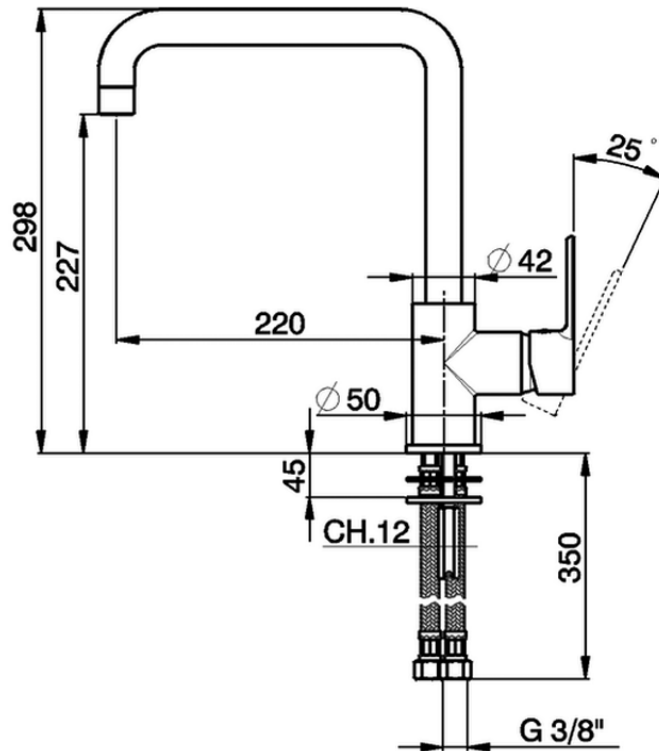

Single lever sink mixer Energysave KITCHEN_C2002535

C2002535

<https://en.cisal.it/single-lever-sink-mixer-energysave-kitchen-c2002535>

2026-04-08