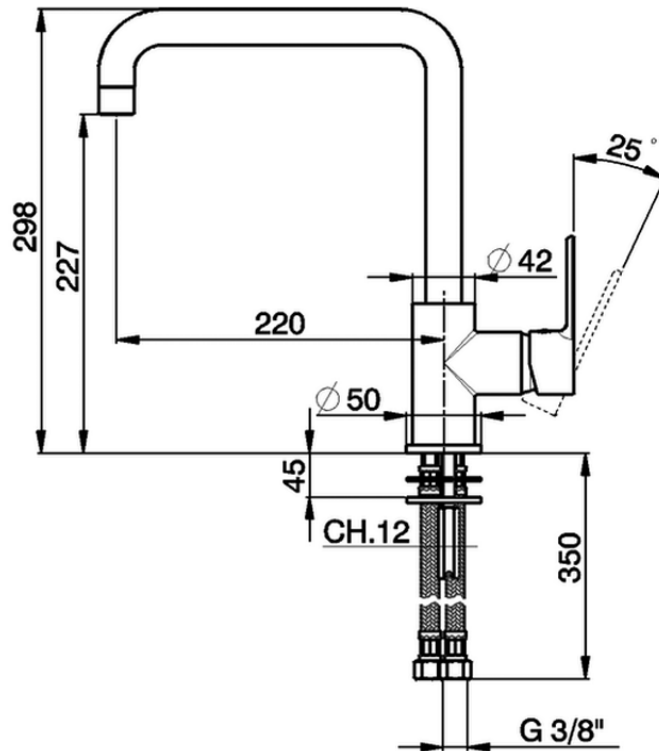

## Single lever sink mixer Energysave KITCHEN\_C2002535

C2002535

<https://en.cisal.it/single-lever-sink-mixer-energysave-kitchen-c2002535>

2026-06-13