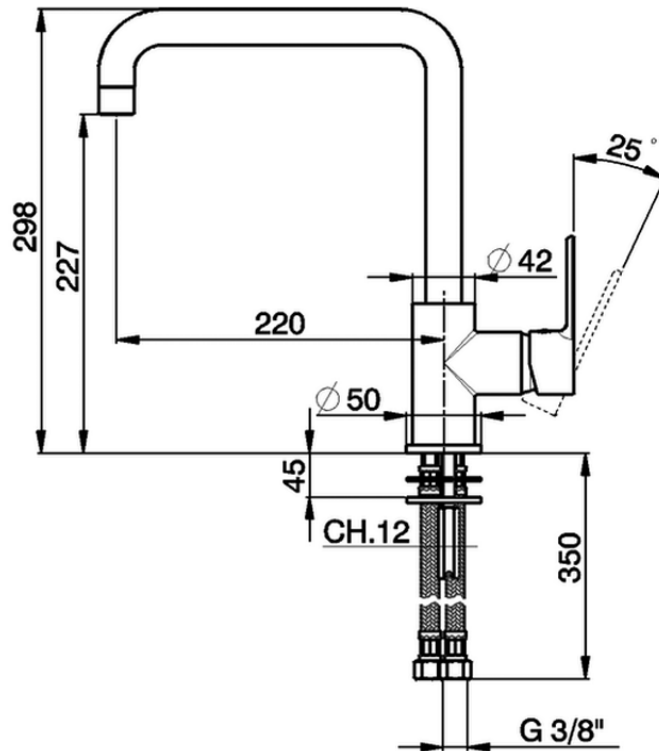

## Single lever sink mixer Energysave KITCHEN\_C2002535

C2002535

<https://en.cisal.it/single-lever-sink-mixer-energysave-kitchen-c2002535>

2026-04-29