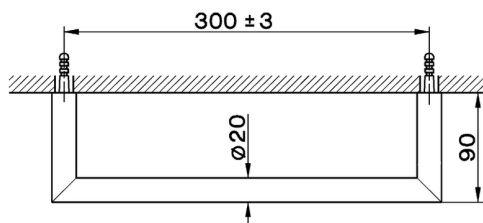

Towel holder BATHROOM ACCESSORIES_SY090100

MODEL **SY090100**

Towel holder

AVAILABLE FINISHINGS

- 
21 21 Chrome
- 
2B 2B Polished Nickel
- 
2F 2F Brushed Nickel
- 
2P 2P Rose Gold
- 
2Q 2Q Black Titanium
- 
40 40 Matt Black
- 
4Q 4Q Matt White