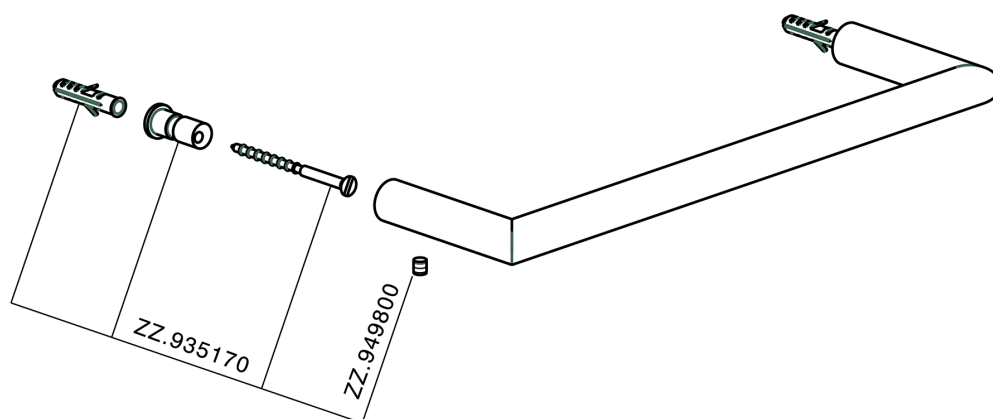

Towel holder BATHROOM ACCESSORIES_SY090100

MODEL **SY090100**

Towel holder

AVAILABLE FINISHINGS

- 
21 21 Chrome
- 
2B 2B Polished Nickel
- 
2F 2F Brushed Nickel
- 
2P 2P Rose Gold
- 
2Q 2Q Black Titanium
- 
40 40 Matt Black
- 
4Q 4Q Matt White

CHARACTERISTICS

Towel holder BATHROOM ACCESSORIES_SY090100

SY090100

<https://en.cisal.it/towel-holder-bathroom-accessories-sy090100>

2024-12-22