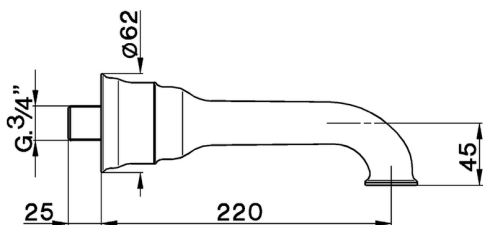

Bath spout ARCANA COMPONENTS_AR000242

MODEL **AR000242**

Bath spout, L. 180 mm, 1/2" M NPT connection

AVAILABLE FINISHINGS

- **21** 21 Chrome
- **24** 24 Gold
- **26** 26 Old Copper
- **27** 27 Old Bronze
- **2A** 2A Satin Brushed Nickel
- **74** 74 Chrome/Gold

CHARACTERISTICS

2024-12-22