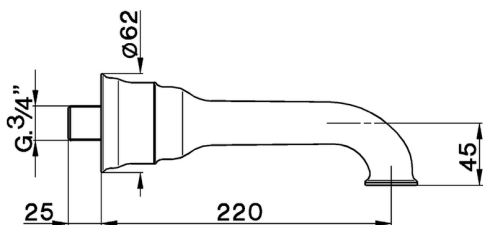

Bath spout ARCANA COMPONENTS_AR000242

MODEL **AR000242**

Bath spout, L. 180 mm, 1/2" M NPT connection

AVAILABLE FINISHINGS

-  **21** 21 Chrome
-  **24** 24 Gold
-  **26** 26 Old Copper
-  **27** 27 Old Bronze
-  **2A** 2A Satin Brushed Nickel
-  **74** 74 Chrome/Gold