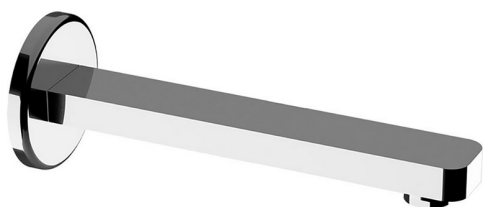

Filler spout ROADSTER ACCENT_RR000241

MODEL **RR000241**

Filler spout, 250 mm length, 1/2" M connection

AVAILABLE FINISHINGS

-  **21** 21 Chrome
-  **2B** 2B Polished Nickel
-  **2F** 2F Brushed Nickel
-  **2Q** 2Q Black Titanium
-  **40** 40 Matt Black
-  **4Q** 4Q Matt White