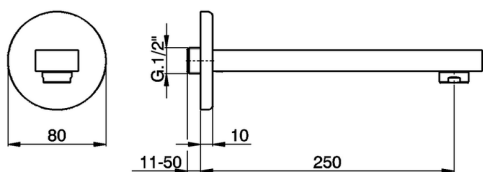

Filler spout ROADSTER ACCENT_RR000241

MODEL **RR000241**

Filler spout, 250 mm length, 1/2" M connection

AVAILABLE FINISHINGS

-  **21** 21 Chrome
-  **2B** 2B Polished Nickel
-  **2F** 2F Brushed Nickel
-  **2Q** 2Q Black Titanium
-  **40** 40 Matt Black
-  **4Q** 4Q Matt White