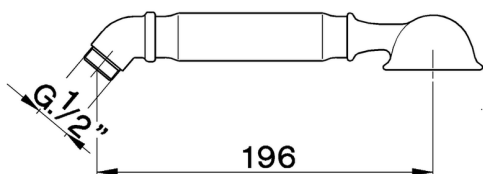

Toscana handshower SHOWER_DS014210

MODEL **DS014210**

Toscana handshower, one spray

AVAILABLE FINISHINGS

- **21** 21 Chrome
- **24** 24 Gold
- **26** 26 Old Copper
- **27** 27 Old Bronze
- **2A** 2A Satin Brushed Nickel

CHARACTERISTICS