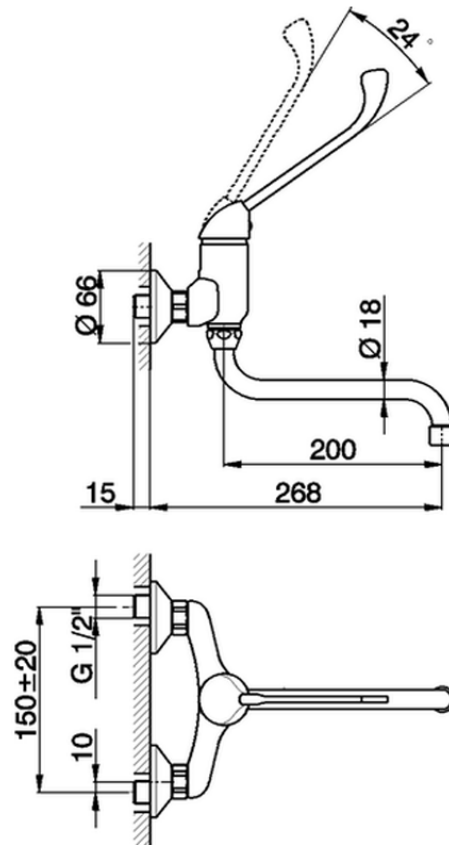

Exposed single lever sink mixer KITCHEN_CL000401

CL000401

<https://en.cisal.it/exposed-single-lever-sink-mixer-kitchen-cl000401>

2026-06-13