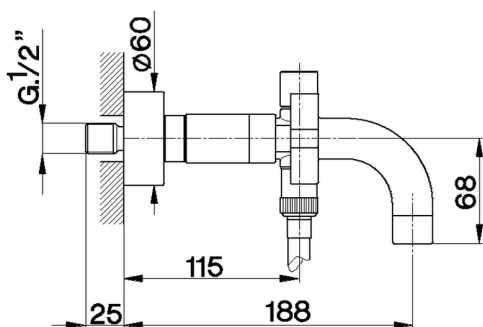

CHARACTERISTICS