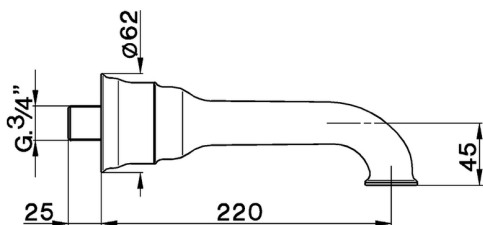

Bath spout ARCANA COMPONENTS_AR000242

MODEL **AR000242**

Bath spout, L. 180 mm, 3/4" M connection

AVAILABLE FINISHINGS

-  **21** 21 Chrome
-  **24** 24 Gold
-  **26** 26 Old Copper
-  **27** 27 Old Bronze
-  **2A** 2A Satin Brushed Nickel
-  **74** 74 Chrome/Gold