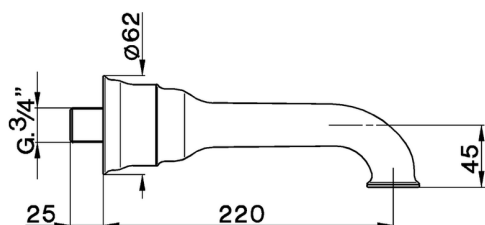

CHARACTERISTICS

2026-06-26