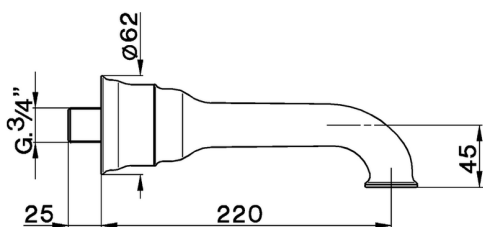

Bath spout ARCANA COMPONENTS_AR000242

MODEL **AR000242**

Bath spout, L. 180 mm, 3/4" M connection

AVAILABLE FINISHINGS

-  **21** 21 Chrome
-  **24** 24 Gold
-  **26** 26 Old Copper
-  **27** 27 Old Bronze
-  **2A** 2A Satin Brushed Nickel
-  **74** 74 Chrome/Gold