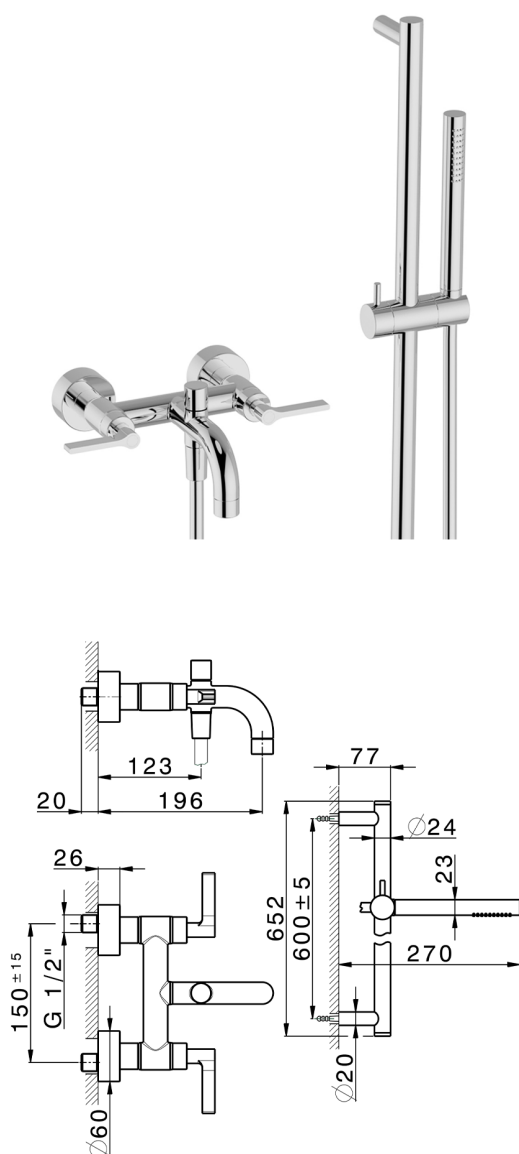

## Bath mixer, with full equipment GRACE\_GL000060

MODEL **GL000060**

Bath mixer, with full equipment, 60 cm Rail with slide bracket, 22,5 mm Brass One Spray handshower, 150 cm SUPREME smooth flexible hose

### AVAILABLE FINISHINGS

-  **21** 21 Chrome
-  **2F** 2F Brushed Nickel
-  **2W** 2W Brushed Gold
-  **5H** 5H Dark Brass Brushed
-  **5L** 5L Brushed Black Titanium
-  **6T** 6T Chrome/Matt Black