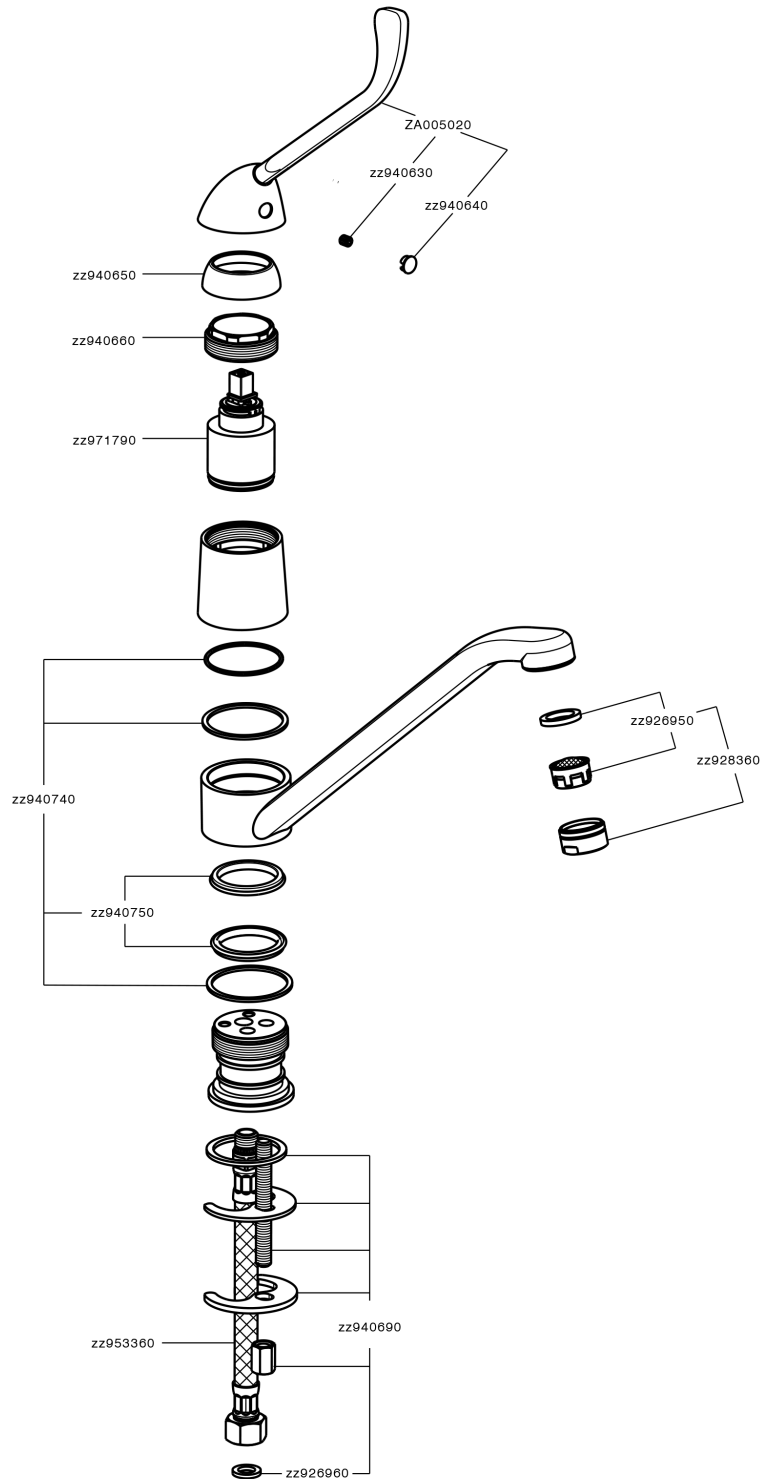

Single lever sink mixer CLINIC_CL000580

CL000580

<https://en.cisal.it/single-lever-sink-mixer-clinic-cl000580>

2026-04-28