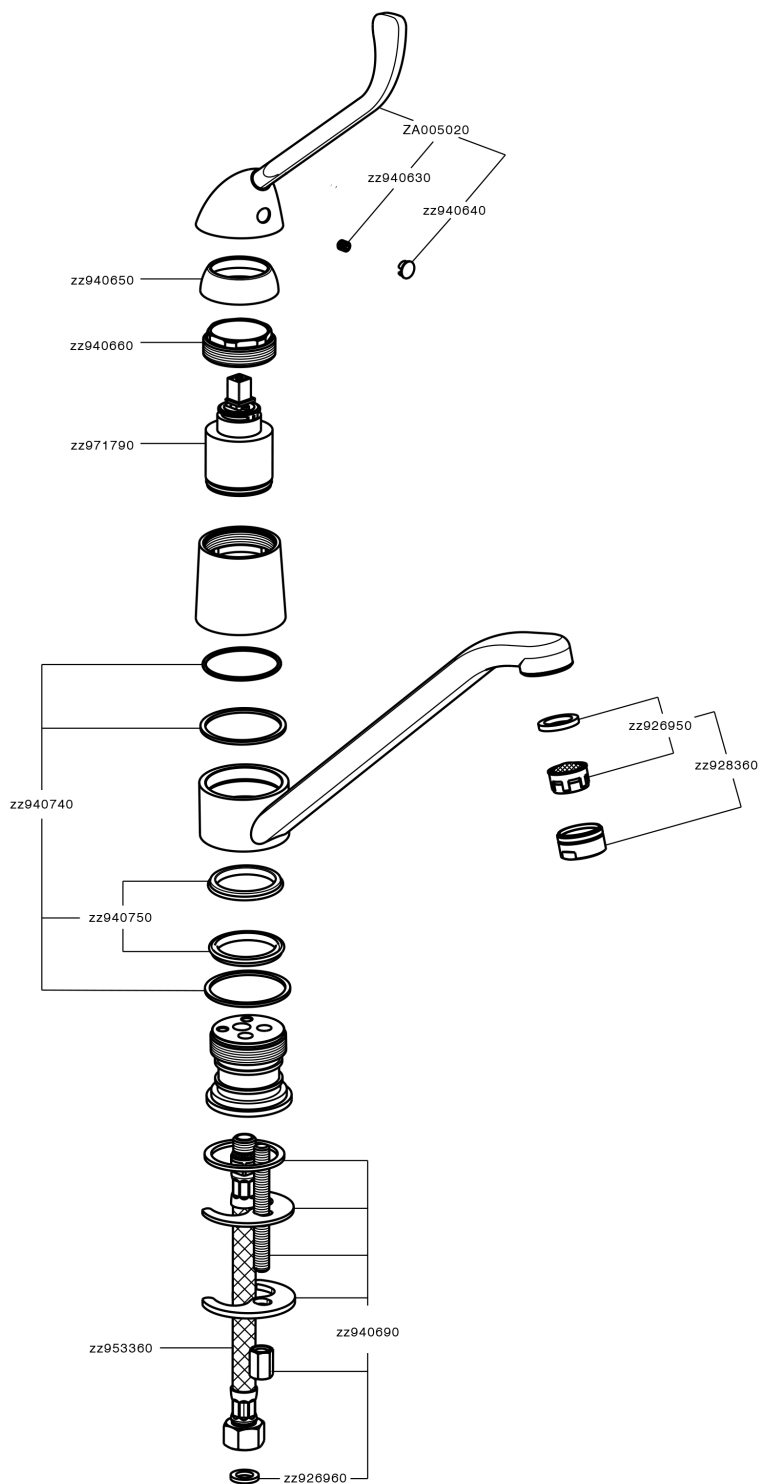

Single lever sink mixer CLINIC_CL000580

CL000580

<https://en.cisal.it/single-lever-sink-mixer-clinic-cl000580>

2026-06-13