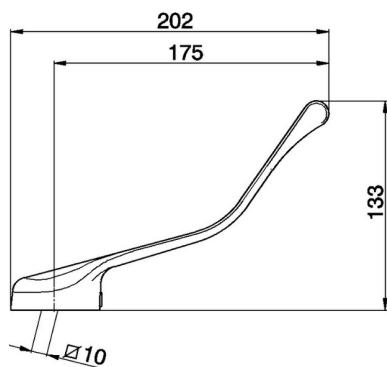

Clinc long lever SPARE PARTS_ZA005001

MODEL **ZA005001**

Clinc long lever, for items EL-BL

AVAILABLE FINISHINGS

CHARACTERISTICS

2024-12-22