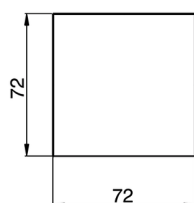

1"1/4 click clack drain for basin mixer COMPONENTS_ZA001622

MODEL **ZA001622**

1"1/4 click clack drain for basin mixer, for overflow bath drain system

AVAILABLE FINISHINGS

- **21** 21 Chrome
- **24** 24 Gold
- **2B** 2B Polished Nickel
- **2P** 2P Rose Gold

CHARACTERISTICS

2024-12-22