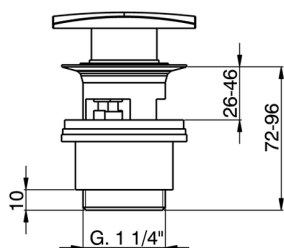

1"1/4 click clack drain for basin mixer COMPONENTS_ZA001622

MODEL **ZA001622**

1"1/4 click clack drain for basin mixer, for overflow bath drain system

AVAILABLE FINISHINGS

- **21** 21 Chrome
- **24** 24 Gold
- **2B** 2B Polished Nickel
- **2P** 2P Rose Gold

CHARACTERISTICS

2024-12-22