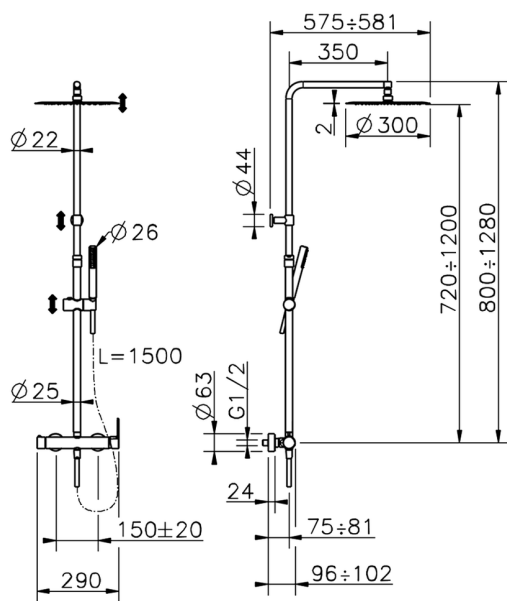

2-function single lever shower set TENDER_C2004033

MODEL **C2004033**

2-function single lever shower set, 2 outlet deviator, adjustable riser column, sliding shower bracket, ABS D.26 mm minimalistic one spray handshower, 300 mm round showerhead 2 mm thick INOX, 150 cm smooth SILVERFLEX Flexible Hose

AVAILABLE FINISHINGS

21 21 Chrome

CHARACTERISTICS

Cartridge Spare Parts **ZZ95435000**

35 mm Cartridge

EcoStop

EcoStop feature limits water flow to approximately 50% of maximum output with one point of resistance on setting. Push slightly past the middle stop only when full water output is required. This will save water up to 50%.

2-function single lever shower set TENDER_C2004033

C2004033

<https://en.cisal.it/2-function-single-lever-shower-set-tender-c2004033>

2026-04-29