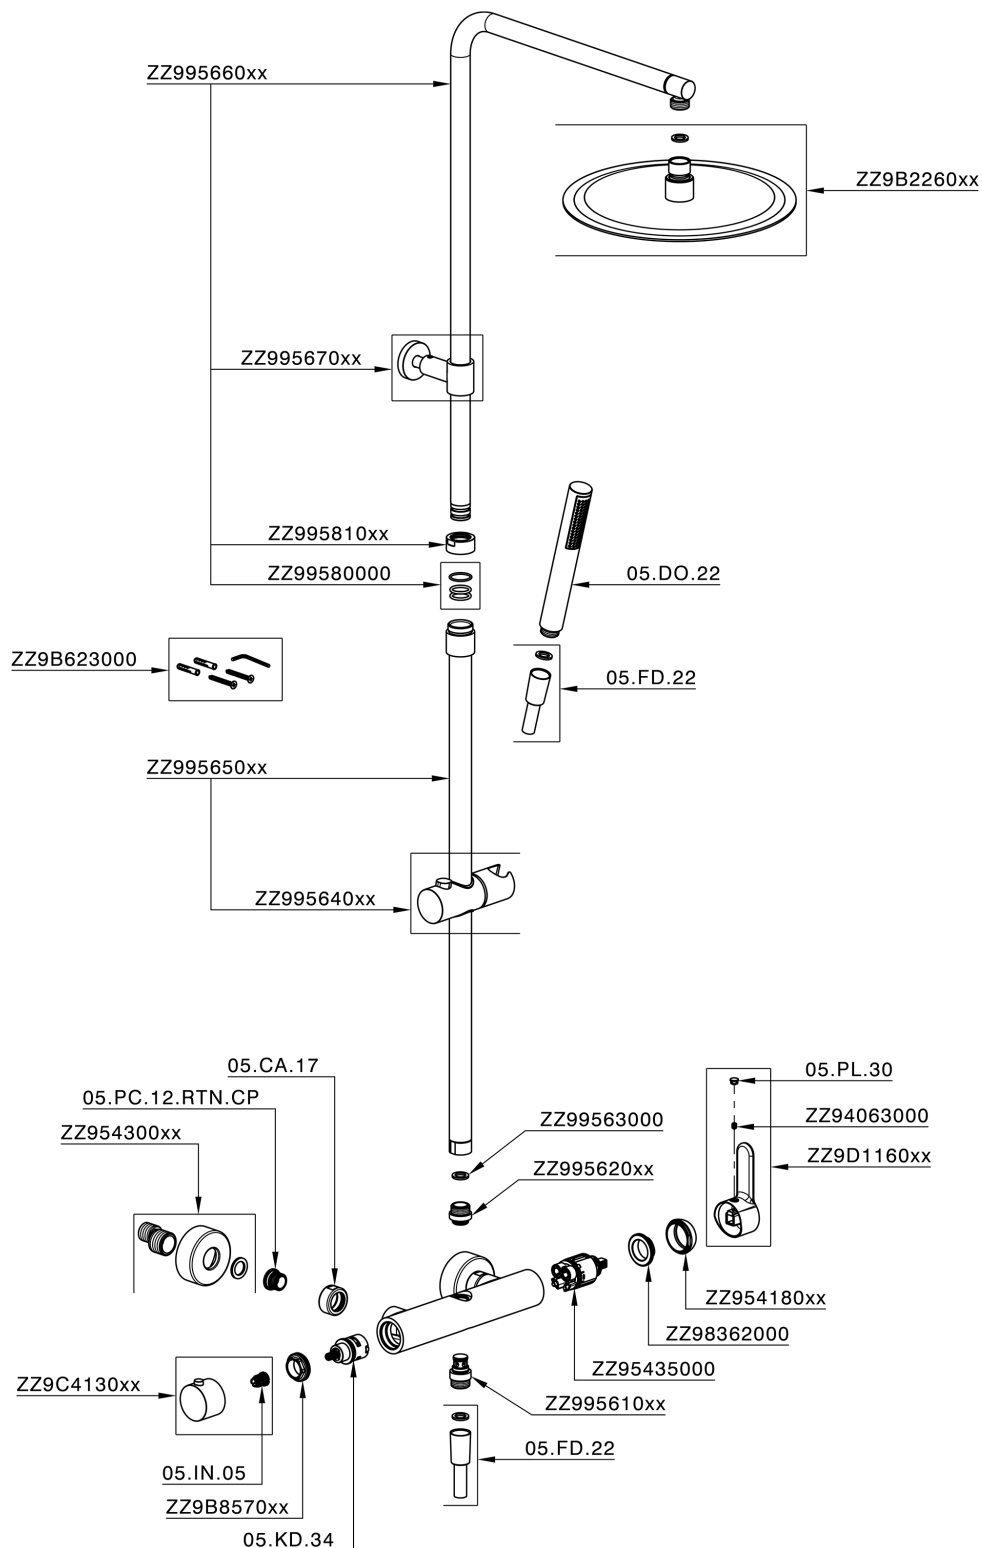

2-function single lever shower set TENDER_C2004033

MODEL **C2004033**

2-function single lever shower set, 2 outlet deviator, adjustable riser column, sliding shower bracket, ABS D.26 mm minimalistic one spray handshower, 300 mm round showerhead 2 mm thick INOX, 150 cm smooth SILVERFLEX Flexible Hose

AVAILABLE FINISHINGS

21 21 Chrome

CHARACTERISTICS

Cartridge Spare Parts **ZZ95435000**

35 mm Cartridge

EcoStop

EcoStop feature limits water flow to approximately 50% of maximum output with one point of resistance on setting. Push slightly past the middle stop only when full water output is required. This will save water up to 50%.

2-function single lever shower set TENDER_C2004033

C2004033

<https://en.cisal.it/2-function-single-lever-shower-set-tender-c2004033>

2026-04-29