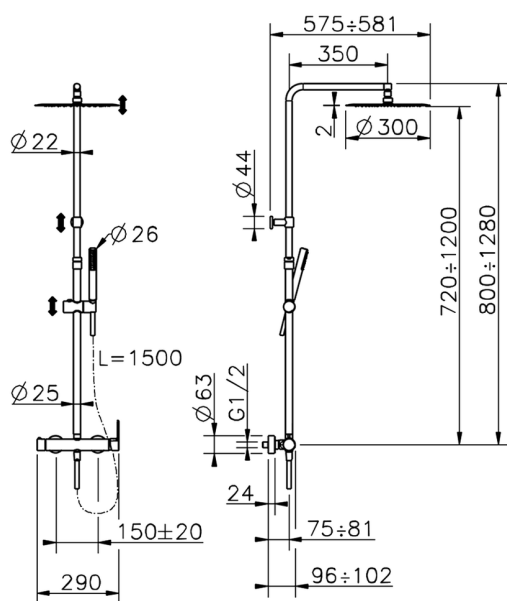

## 2-function single lever shower set TENDER\_C2004033

MODEL **C2004033**

2-function single lever shower set, 2 outlet deviator, adjustable riser column, sliding shower bracket, ABS D.26 mm minimalistic one spray handshower, 300 mm round showerhead 2 mm thick INOX, 150 cm smooth SILVERFLEX Flexible Hose

AVAILABLE FINISHINGS

CHARACTERISTICS

Cartridge Spare Parts **ZZ95435000**

**35 mm Cartridge**

### EcoStop

EcoStop feature limits water flow to approximately 50% of maximum output with one point of resistance on setting. Push slightly past the middle stop only when full water output is required. This will save water up to 50%.

## 2-function single lever shower set TENDER\_C2004033

C2004033

<https://en.cisal.it/2-function-single-lever-shower-set-tender-c2004033>

2026-04-08