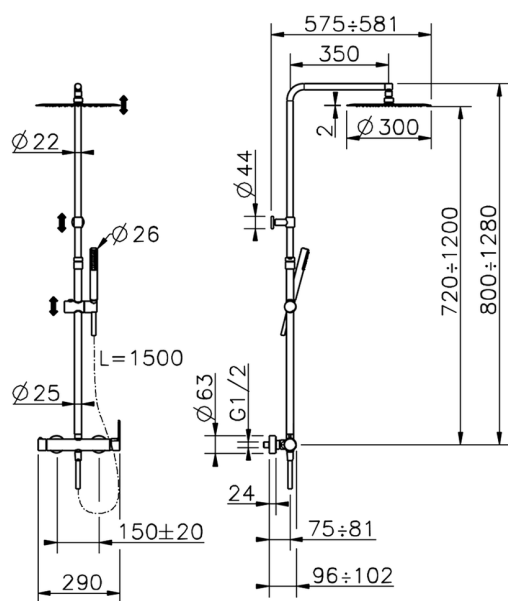

2-function single lever shower set TENDER_C2004033

MODEL **C2004033**

2-function single lever shower set, 2 outlet deviator, adjustable riser column, sliding shower bracket, ABS D.26 mm minimalistic one spray handshower, 300 mm round showerhead 2 mm thick INOX, 150 cm smooth SILVERFLEX Flexible Hose

AVAILABLE FINISHINGS

CHARACTERISTICS

Cartridge Spare Parts **ZZ95435000**

35 mm Cartridge

EcoStop

EcoStop feature limits water flow to approximately 50% of maximum output with one point of resistance on setting. Push slightly past the middle stop only when full water output is required. This will save water up to 50%.