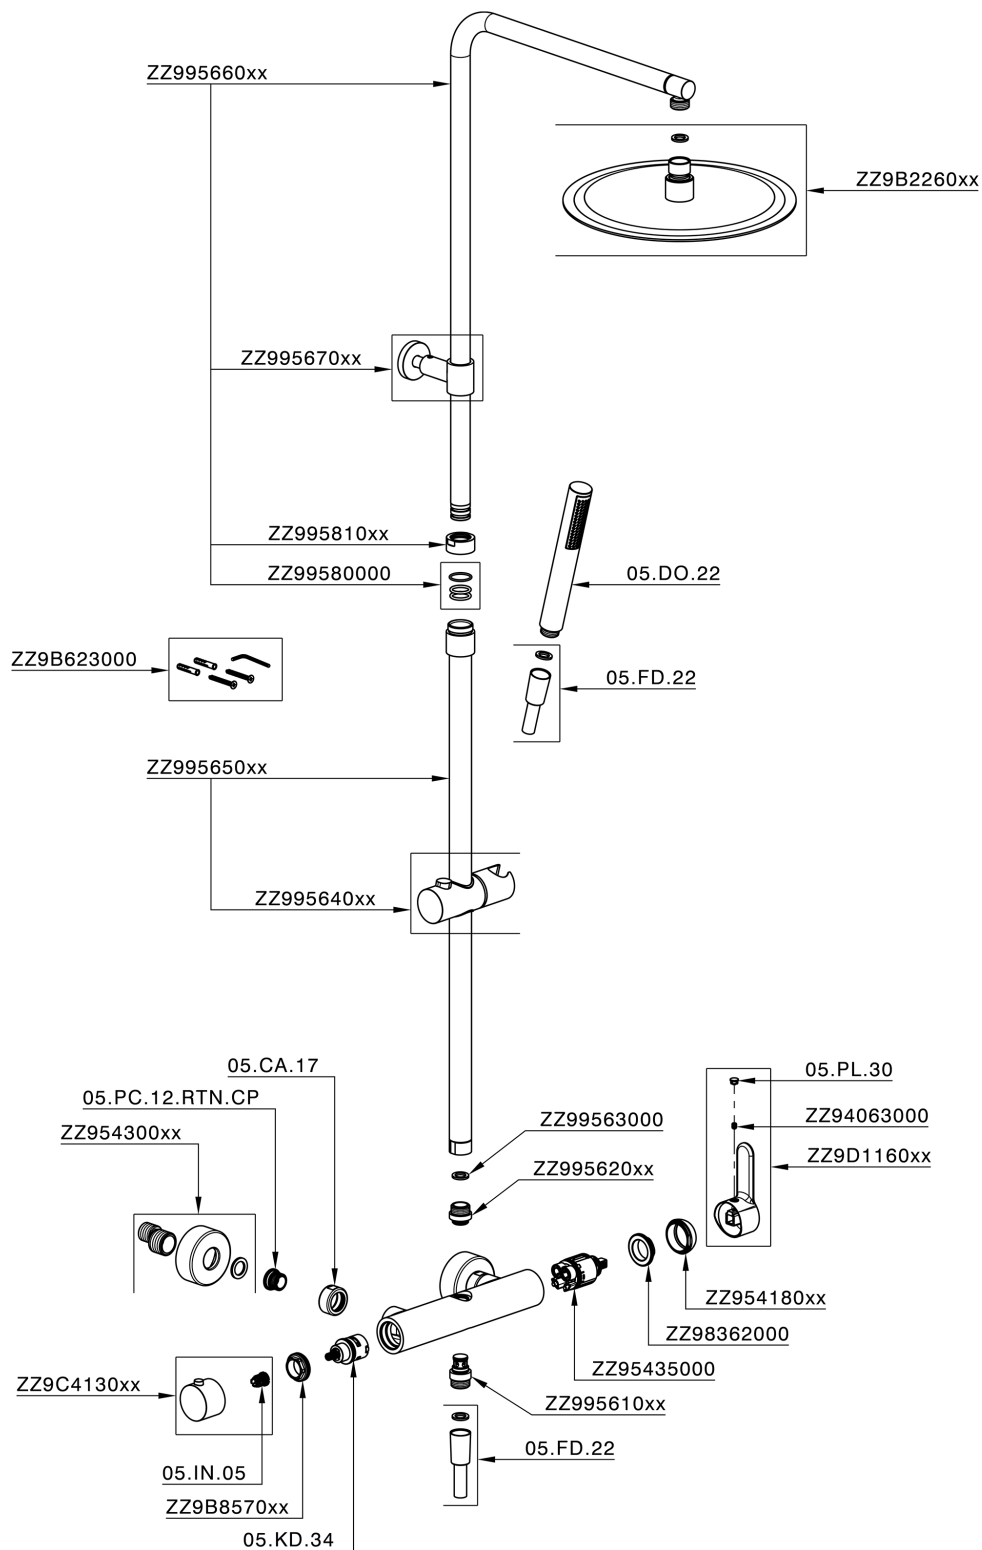

## 2-function single lever shower set TENDER\_C2004033

MODEL **C2004033**

2-function single lever shower set, 2 outlet deviator, adjustable riser column, sliding shower bracket, ABS D.26 mm minimalistic one spray handshower, 300 mm round showerhead 2 mm thick INOX, 150 cm smooth SILVERFLEX Flexible Hose

AVAILABLE FINISHINGS

CHARACTERISTICS

Cartridge Spare Parts **ZZ95435000**

**35 mm Cartridge**

### EcoStop

EcoStop feature limits water flow to approximately 50% of maximum output with one point of resistance on setting. Push slightly past the middle stop only when full water output is required. This will save water up to 50%.

## 2-function single lever shower set TENDER\_C2004033

C2004033

<https://en.cisal.it/2-function-single-lever-shower-set-tender-c2004033>

2026-04-08