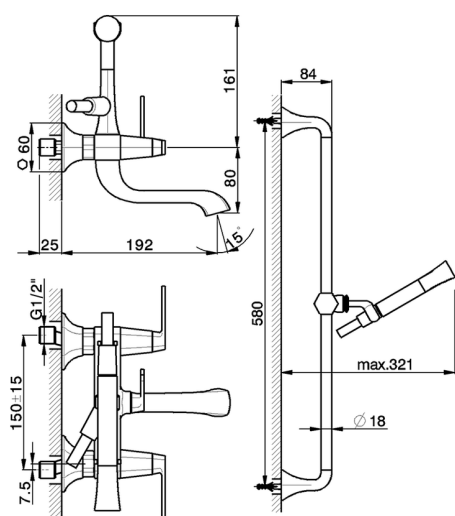

CHARACTERISTICS

2026-04-28