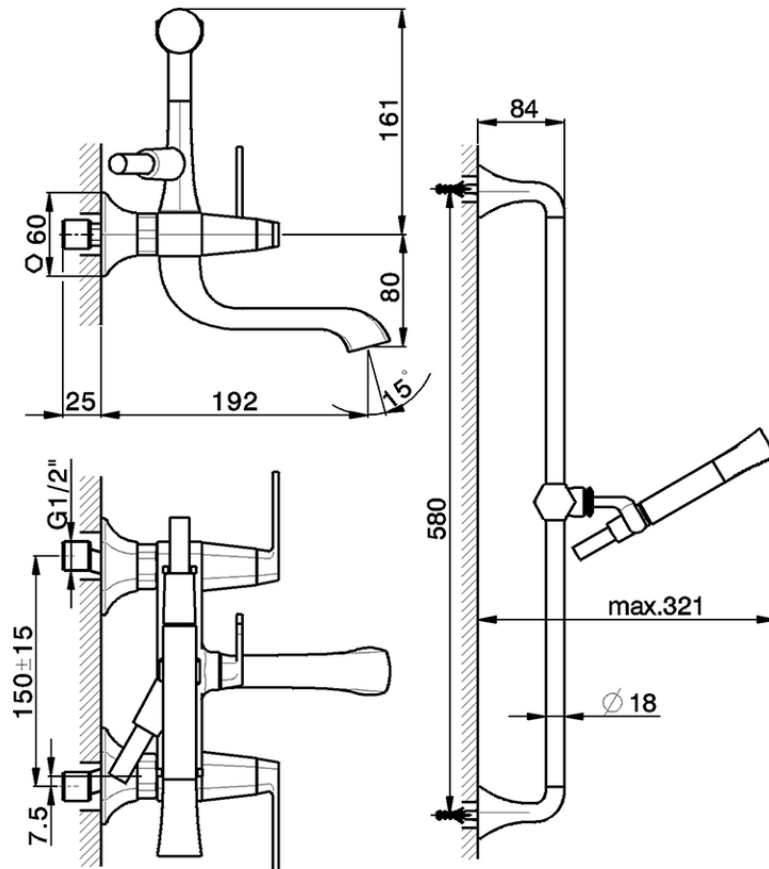

Bath mixer, with shower set CHERIE_CF000060

CF000060

<https://en.cisal.it/bath-mixer-with-shower-set-cherie-cf000060>

2026-06-14