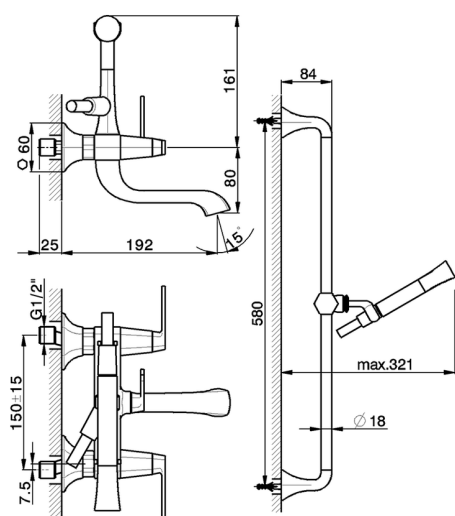

CHARACTERISTICS

2026-04-29