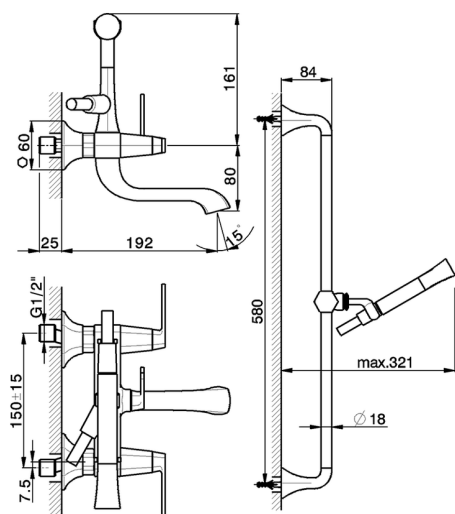

CHARACTERISTICS

2026-04-08