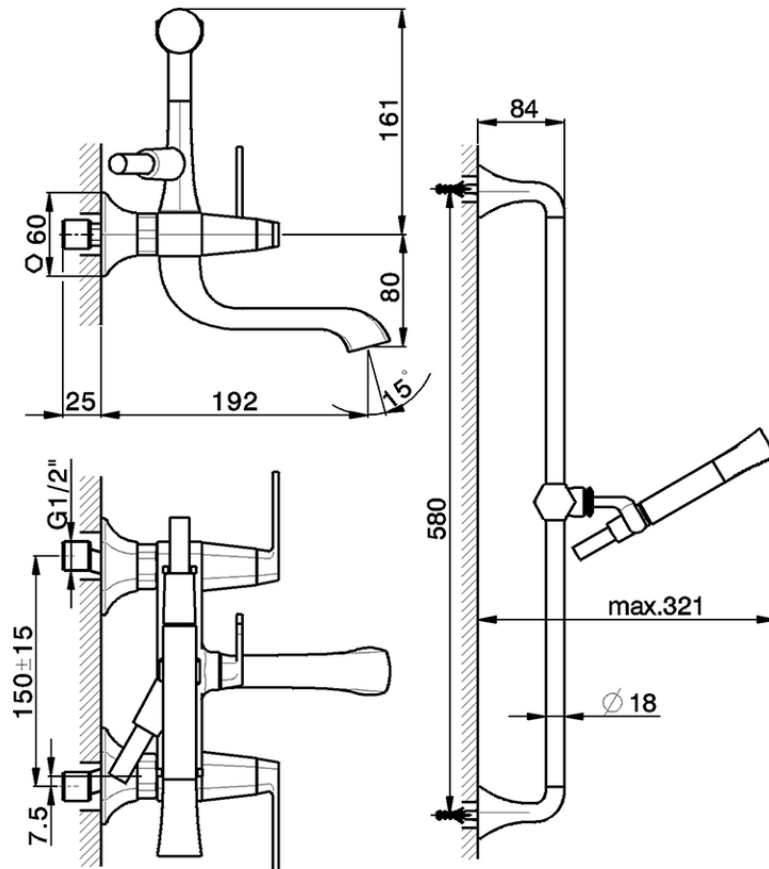

## Bath mixer, with shower set CHERIE\_CF000060

CF000060

<https://en.cisal.it/bath-mixer-with-shower-set-cherie-cf000060>

2026-06-14