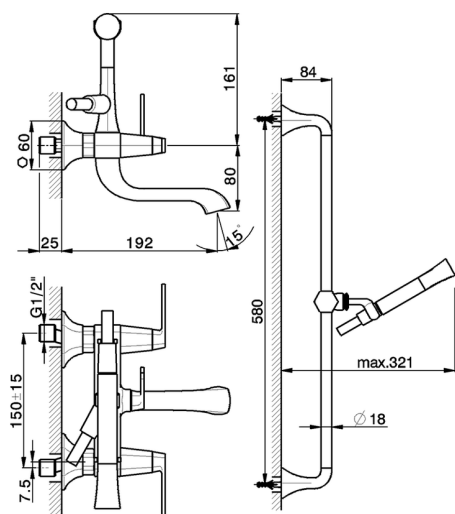

CHARACTERISTICS

2026-06-13