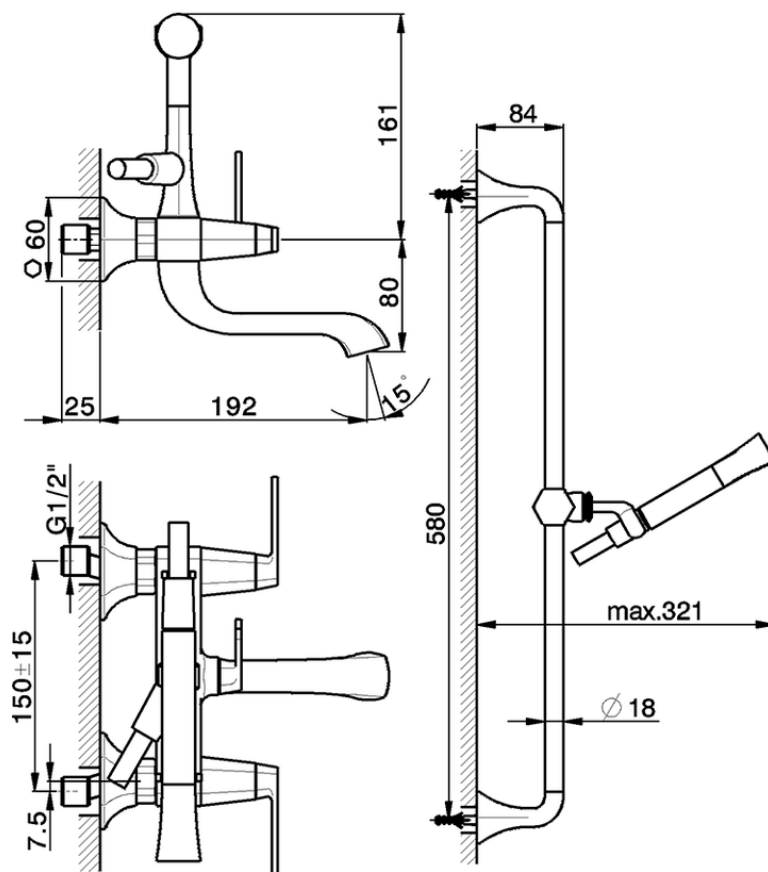

Bath mixer, with shower set CHERIE_CF000060

CF000060

<https://en.cisal.it/bath-mixer-with-shower-set-cherie-cf000060>

2026-04-08