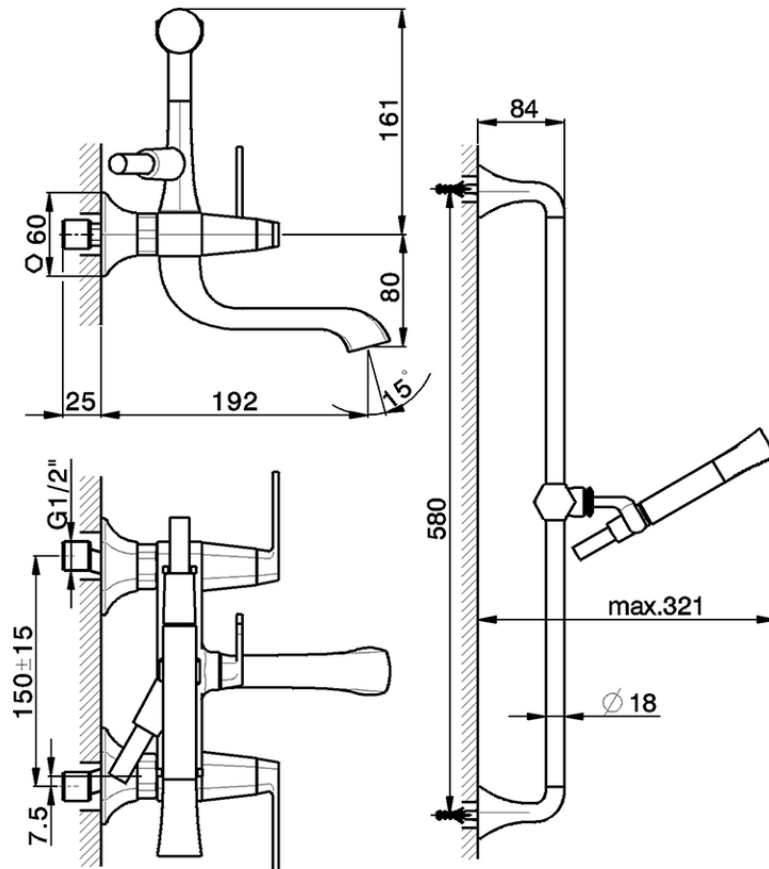

## Bath mixer, with shower set CHERIE\_CF000060

CF000060

<https://en.cisal.it/bath-mixer-with-shower-set-cherie-cf000060>

2026-04-28