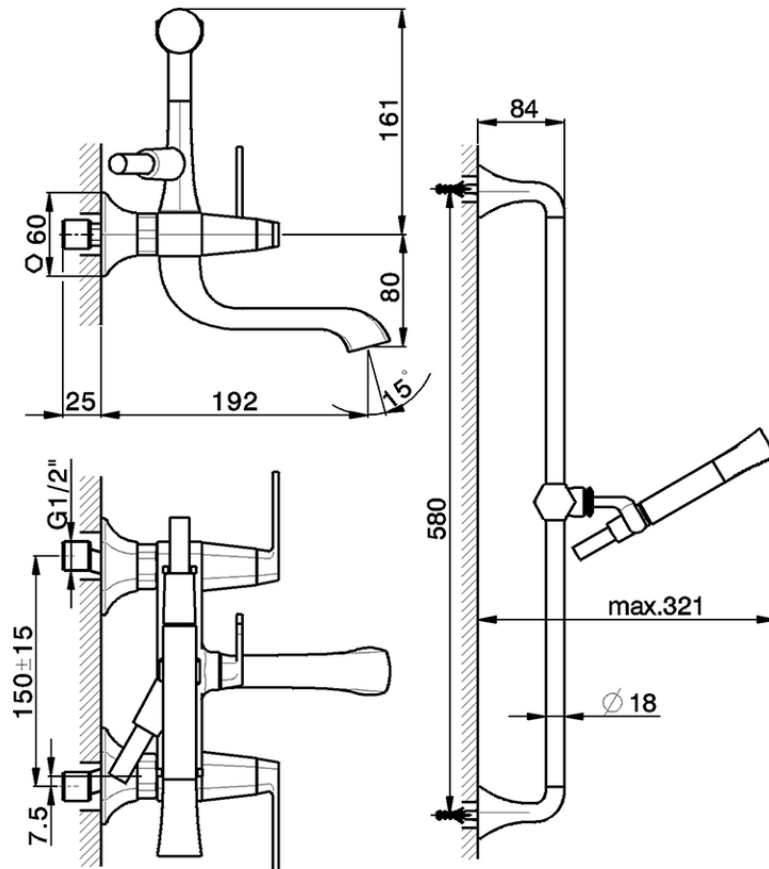

Bath mixer, with shower set CHERIE_CF000060

CF000060

<https://en.cisal.it/bath-mixer-with-shower-set-cherie-cf000060>

2026-06-29