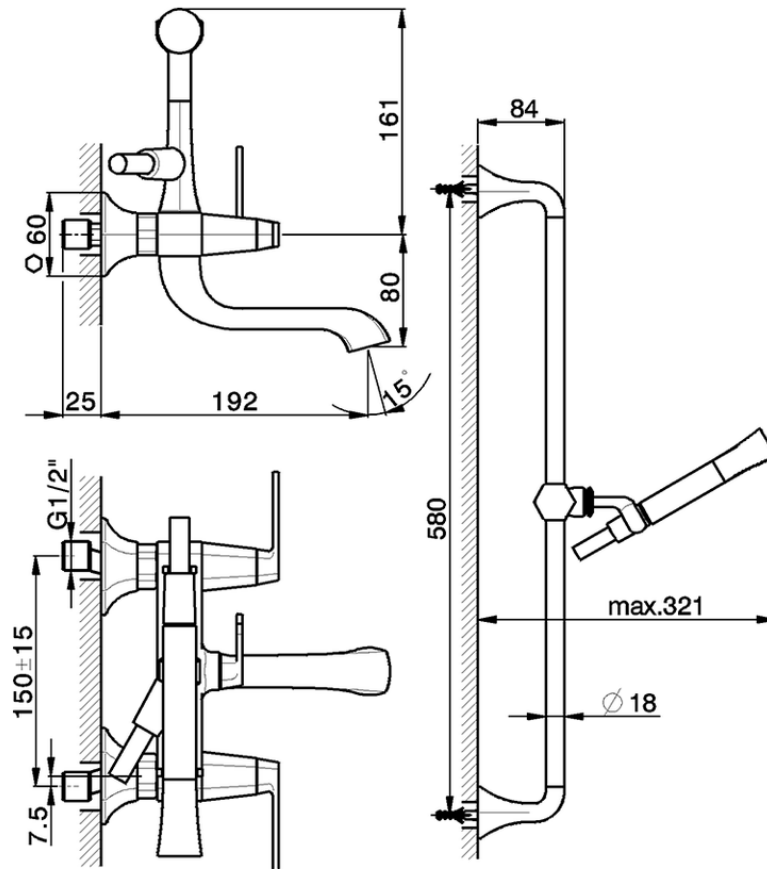

## Bath mixer, with shower set CHERIE\_CF000060

CF000060

<https://en.cisal.it/bath-mixer-with-shower-set-cherie-cf000060>

2026-06-08