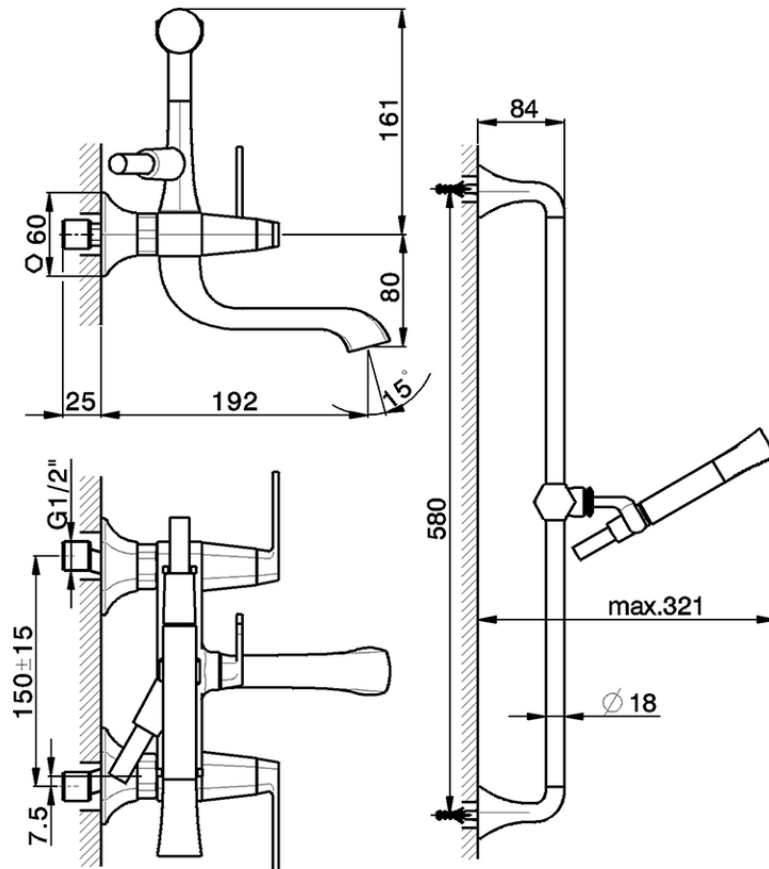

Bath mixer, with shower set CHERIE_CF000060

CF000060

<https://en.cisal.it/bath-mixer-with-shower-set-cherie-cf000060>

2026-05-19