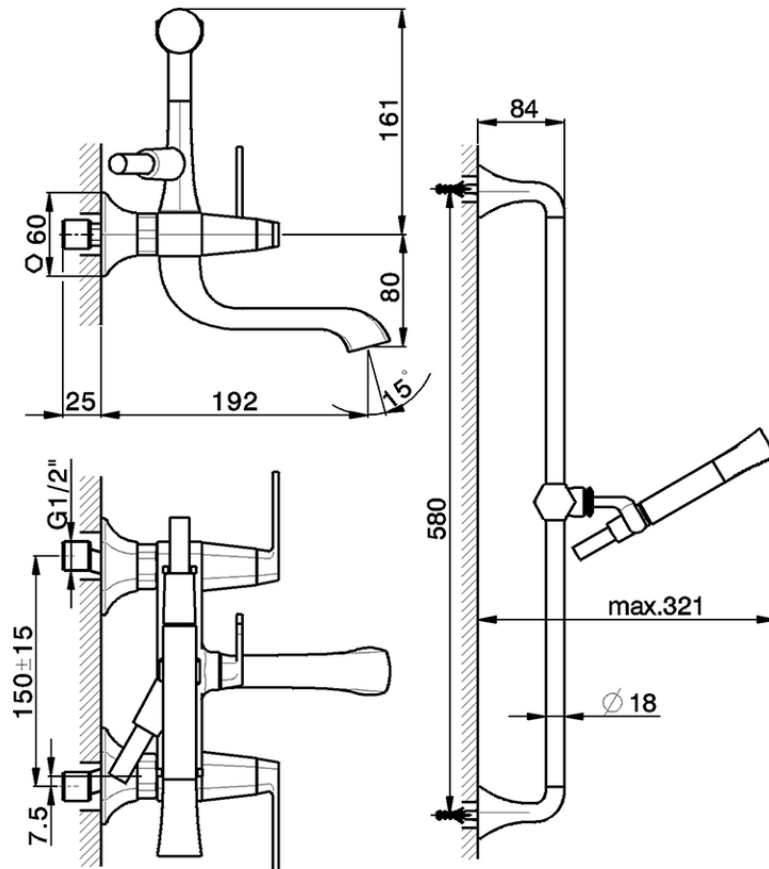

Bath mixer, with shower set CHERIE_CF000060

CF000060

<https://en.cisal.it/bath-mixer-with-shower-set-cherie-cf000060>

2026-04-28