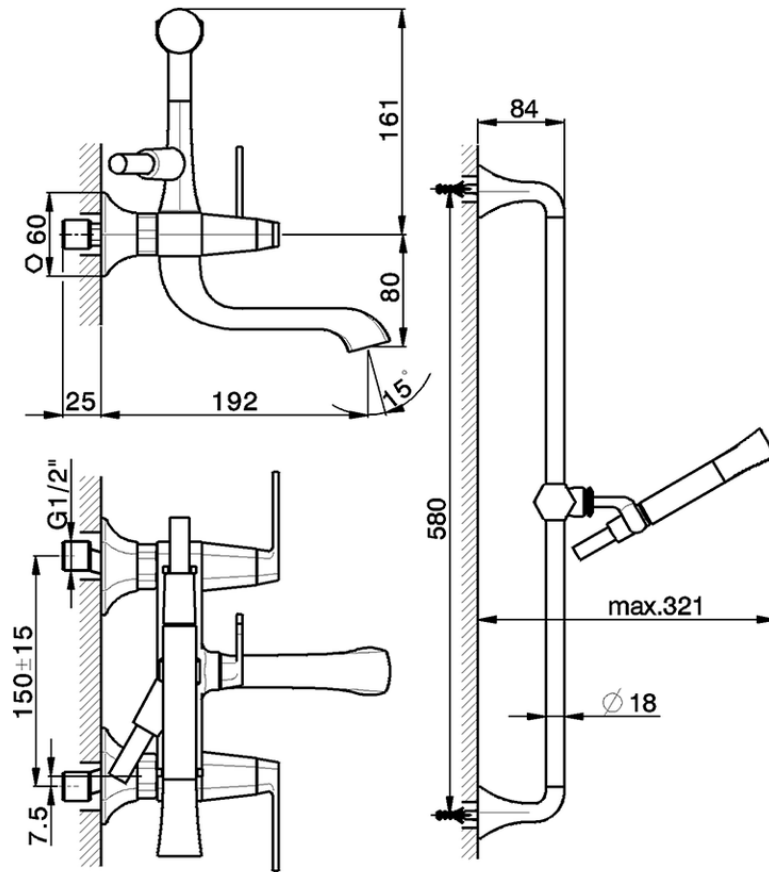

Bath mixer, with shower set CHERIE_CF000060

CF000060

<https://en.cisal.it/bath-mixer-with-shower-set-cherie-cf000060>

2026-06-13