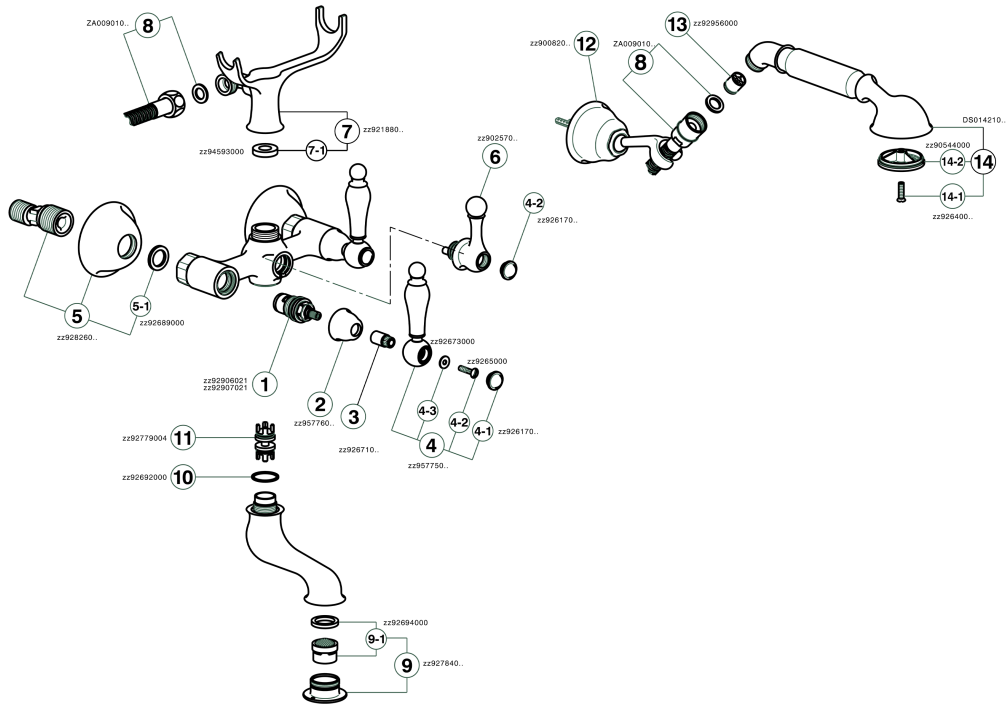

Bath mixer, full equipment ARCANA TOSCANA_TS000120

MODEL **TS000120**

Bath mixer, full equipment, wall mounted adjustable handshower bracket, Toscana one spray handshower, 150 cm Brass Flexible Hose

AVAILABLE FINISHINGS

-  **21** 21 Chrome
-  **24** 24 Gold
-  **26** 26 Old Copper
-  **27** 27 Old Bronze
-  **2A** 2A Satin Brushed Nickel
-  **74** 74 Chrome/Gold

CHARACTERISTICS

Bath mixer, full equipment ARCANA TOSCANA_TS000120

TS000120

<https://en.cisal.it/bath-mixer-full-equipment-arcana-toscana-ts000120>

2026-07-03