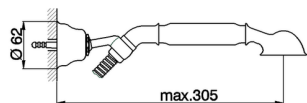

AVAILABLE FINISHINGS

- **21** 21 Chrome
- **24** 24 Gold
- **26** 26 Old Copper
- **27** 27 Old Bronze
- **2A** 2A Satin Brushed Nickel
- **74** 74 Chrome/Gold