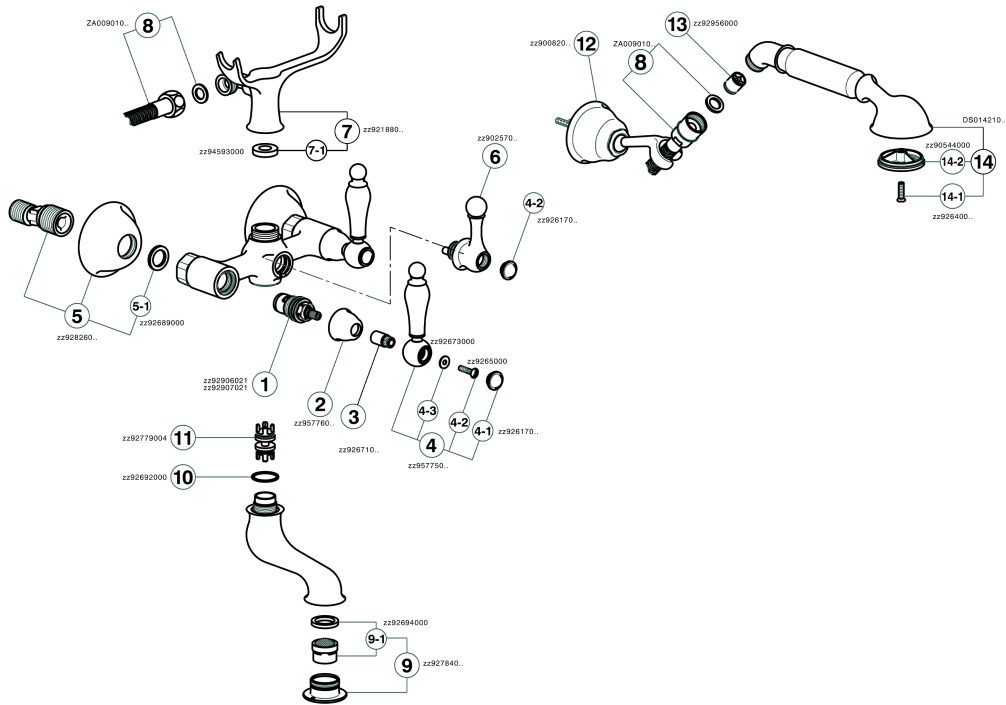

Bath mixer, full equipment ARCANA TOSCANA_TS000120

TS000120

<https://en.cisal.it/bath-mixer-full-equipment-arcana-toscana-ts000120>

2026-05-20