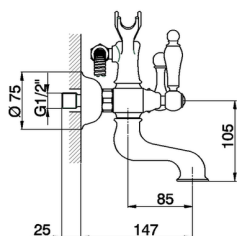

AVAILABLE FINISHINGS

- **21** 21 Chrome
- **24** 24 Gold
- **26** 26 Old Copper
- **27** 27 Old Bronze
- **2A** 2A Satin Brushed Nickel
- **74** 74 Chrome/Gold