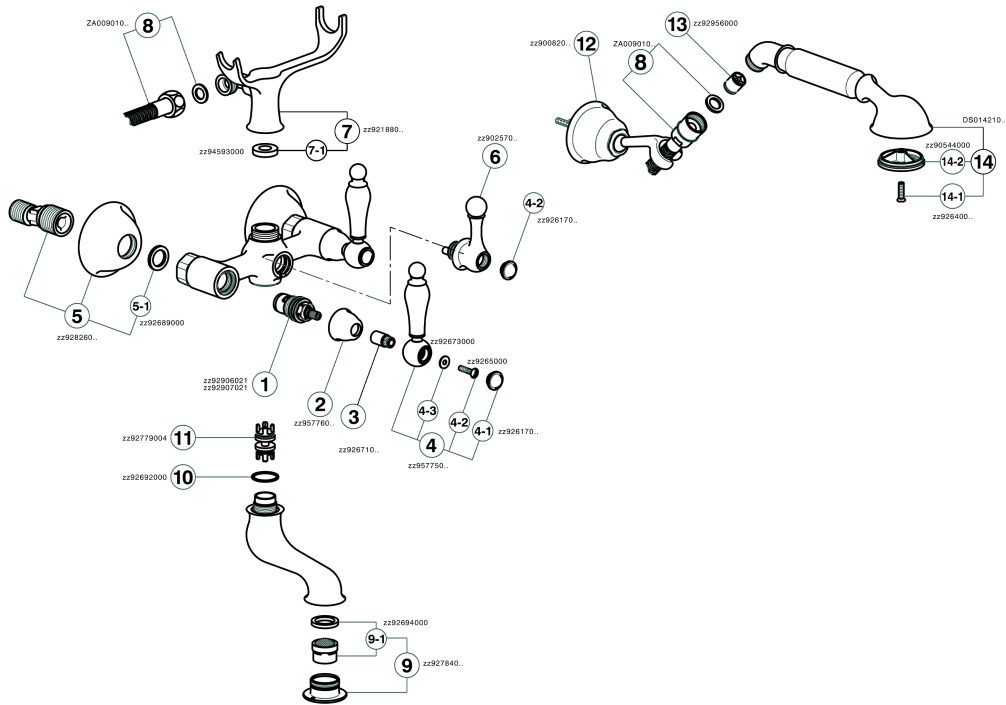

Bath mixer, full equipment ARCANA TOSCANA_TS000120

MODEL **TS000120**

Bath mixer, full equipment, wall mounted adjustable handshower bracket, Toscana one spray handshower, 150 cm Brass Flexible Hose

AVAILABLE FINISHINGS

-  **21** 21 Chrome
-  **24** 24 Gold
-  **26** 26 Old Copper
-  **27** 27 Old Bronze
-  **2A** 2A Satin Brushed Nickel
-  **74** 74 Chrome/Gold

CHARACTERISTICS

Bath mixer, full equipment ARCANA TOSCANA_TS000120

TS000120

<https://en.cisal.it/bath-mixer-full-equipment-arcana-toscana-ts000120>

2026-04-30