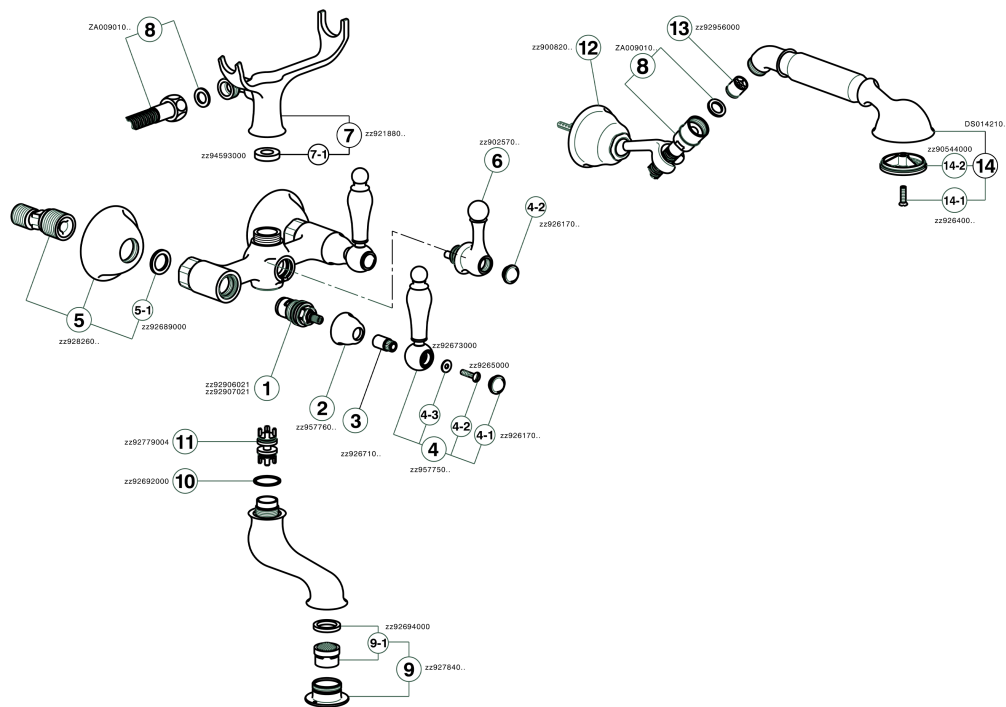

Bath mixer, full equipment ARCANA TOSCANA_TS000120

MODEL **TS000120**

Bath mixer, full equipment, wall mounted adjustable handshower bracket, Toscana one spray handshower, 150 cm Brass Flexible Hose

AVAILABLE FINISHINGS

-  **21** 21 Chrome
-  **24** 24 Gold
-  **26** 26 Old Copper
-  **27** 27 Old Bronze
-  **2A** 2A Satin Brushed Nickel
-  **74** 74 Chrome/Gold

CHARACTERISTICS

Bath mixer, full equipment ARCANA TOSCANA_TS000120

TS000120

<https://en.cisal.it/bath-mixer-full-equipment-arcana-toscana-ts000120>

2026-06-10