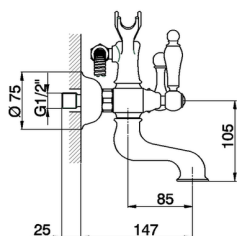

Bath mixer, full equipment ARCANA TOSCANA_TS000120

MODEL **TS000120**

Bath mixer, full equipment, wall mounted adjustable handshower bracket, Toscana one spray handshower, 150 cm Brass Flexible Hose

AVAILABLE FINISHINGS

- 
21 21 Chrome
- 
24 24 Gold
- 
26 26 Old Copper
- 
27 27 Old Bronze
- 
2A 2A Satin Brushed Nickel
- 
74 74 Chrome/Gold

CHARACTERISTICS

Bath mixer, full equipment ARCANA TOSCANA_TS000120

TS000120

<https://en.cisal.it/bath-mixer-full-equipment-arcana-toscana-ts000120>