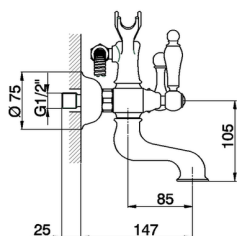

Bath mixer, full equipment ARCANA TOSCANA_TS000120

MODEL **TS000120**

Bath mixer, full equipment, wall mounted adjustable handshower bracket, Toscana one spray handshower, 150 cm Brass Flexible Hose

AVAILABLE FINISHINGS

-  **21** 21 Chrome
-  **24** 24 Gold
-  **26** 26 Old Copper
-  **27** 27 Old Bronze
-  **2A** 2A Satin Brushed Nickel
-  **74** 74 Chrome/Gold

CHARACTERISTICS