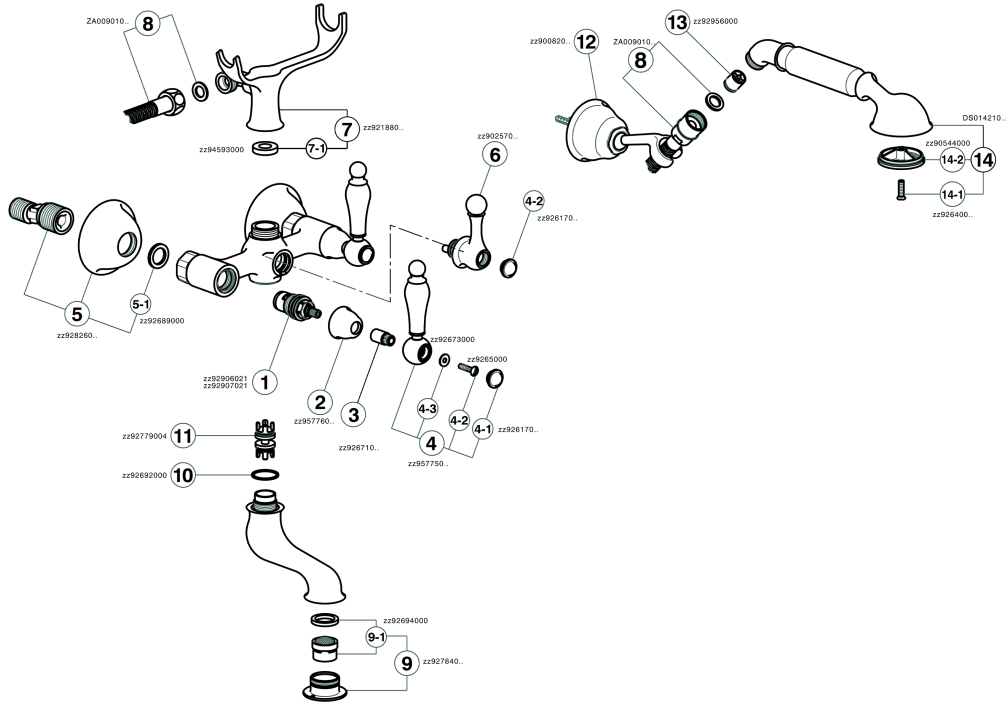

Bath mixer, full equipment ARCANA TOSCANA_TS000120

MODEL **TS000120**

Bath mixer, full equipment, wall mounted adjustable handshower bracket, Toscana one spray handshower, 150 cm Brass Flexible Hose

AVAILABLE FINISHINGS

- 
21 21 Chrome
- 
24 24 Gold
- 
26 26 Old Copper
- 
27 27 Old Bronze
- 
2A 2A Satin Brushed Nickel
- 
74 74 Chrome/Gold

CHARACTERISTICS

Bath mixer, full equipment ARCANA TOSCANA_TS000120

TS000120

<https://en.cisal.it/bath-mixer-full-equipment-arcana-toscana-ts000120>