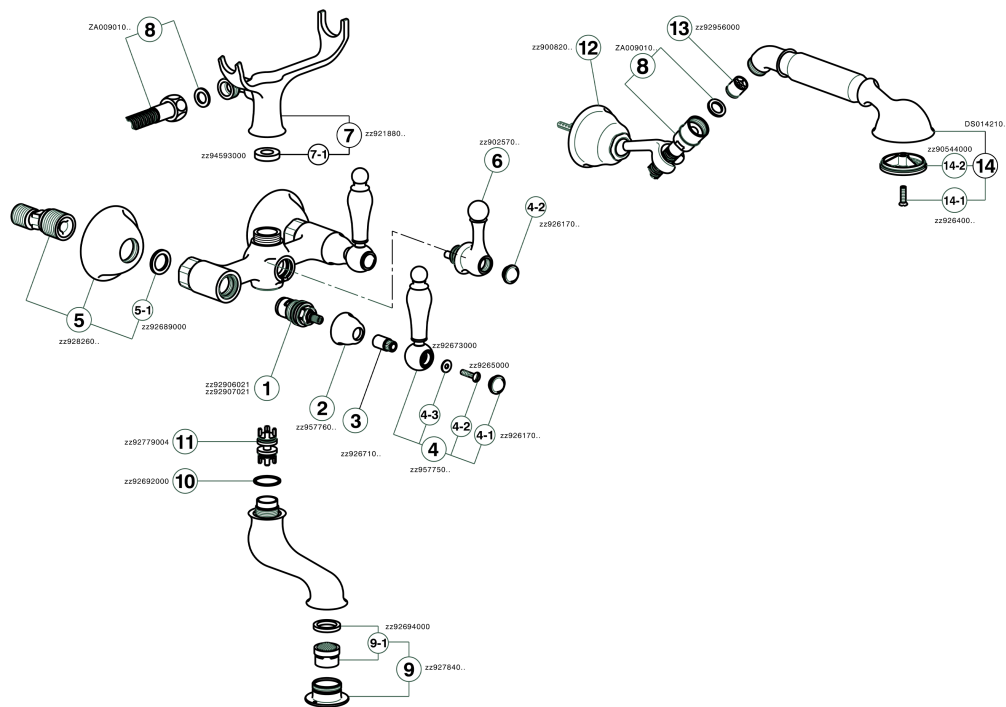

Bath mixer, full equipment ARCANA TOSCANA_TS000120

MODEL **TS000120**

Bath mixer, full equipment, wall mounted adjustable handshower bracket, Toscana one spray handshower, 150 cm Brass Flexible Hose

AVAILABLE FINISHINGS

-  **21** 21 Chrome
-  **24** 24 Gold
-  **26** 26 Old Copper
-  **27** 27 Old Bronze
-  **2A** 2A Satin Brushed Nickel
-  **74** 74 Chrome/Gold

CHARACTERISTICS

Bath mixer, full equipment ARCANA TOSCANA_TS000120

TS000120

<https://en.cisal.it/bath-mixer-full-equipment-arcana-toscana-ts000120>

2026-04-29