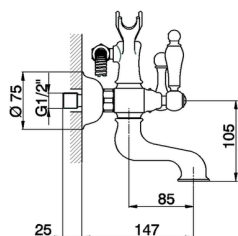

AVAILABLE FINISHINGS

- **21** 21 Chrome
- **24** 24 Gold
- **26** 26 Old Copper
- **27** 27 Old Bronze
- **2A** 2A Satin Brushed Nickel
- **74** 74 Chrome/Gold