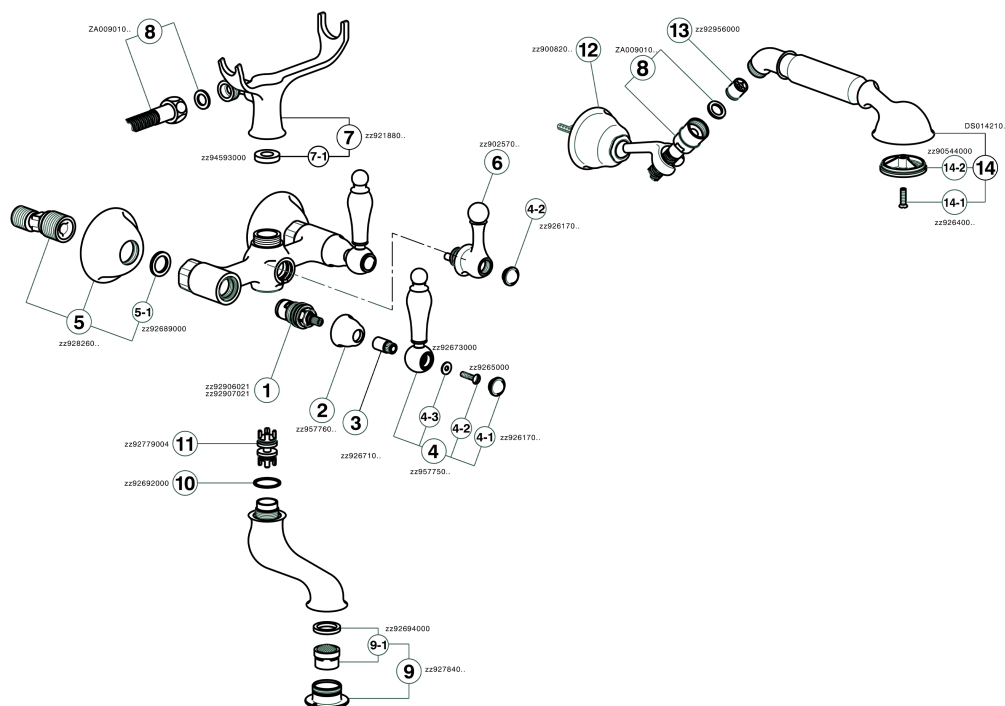

Bath mixer, full equipment ARCANA TOSCANA_TS000120

TS000120

<https://en.cisal.it/bath-mixer-full-equipment-arcana-toscana-ts000120>

2026-04-08