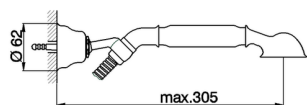

AVAILABLE FINISHINGS

- **21** 21 Chrome
- **24** 24 Gold
- **26** 26 Old Copper
- **27** 27 Old Bronze
- **2A** 2A Satin Brushed Nickel
- **74** 74 Chrome/Gold