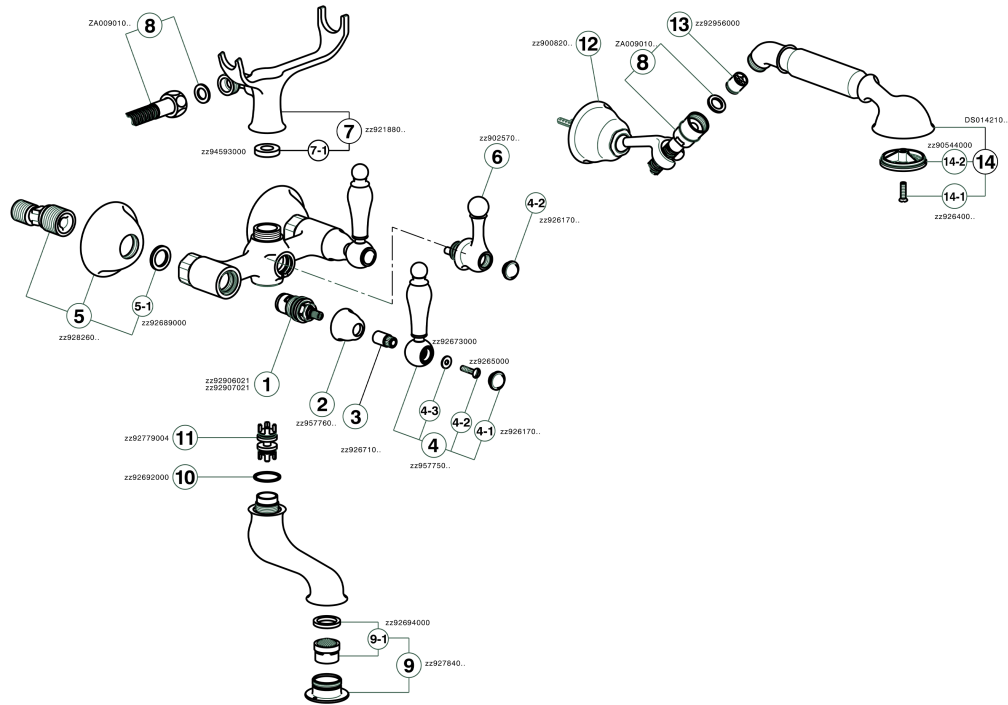

Bath mixer, full equipment ARCANA TOSCANA_TS000120

MODEL **TS000120**

Bath mixer, full equipment, wall mounted adjustable handshower bracket, Toscana one spray handshower, 150 cm Brass Flexible Hose

AVAILABLE FINISHINGS

-  **21** 21 Chrome
-  **24** 24 Gold
-  **26** 26 Old Copper
-  **27** 27 Old Bronze
-  **2A** 2A Satin Brushed Nickel
-  **74** 74 Chrome/Gold

CHARACTERISTICS

Bath mixer, full equipment ARCANA TOSCANA_TS000120

TS000120

<https://en.cisal.it/bath-mixer-full-equipment-arcana-toscana-ts000120>

2026-04-30