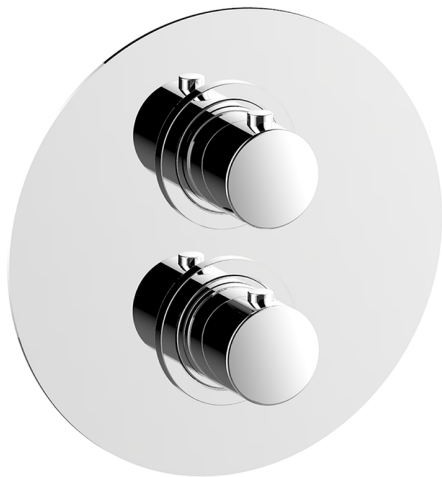

Exposed part for con.thermo.shower valve 1-outlet SLIM_SM007300

MODEL **SM007300**

Exposed part for con.thermo.shower valve
1-outlet, stop valve, without concealed part, for items
ZA007301

AVAILABLE FINISHINGS

-  **21** 21 Chrome
-  **2B** 2B Polished Nickel
-  **40** 40 Matt Black
-  **4Q** 4Q Matt White

CHARACTERISTICS

Installation **Concealed**
Required concealed parts **ZA007301**

Thermostatic

The Cisal thermostatic is your personal water manager, helping you to handle, control and save water and energy.

Concealed thermostatic shower valve, 1-outlet CONCEALED_ZA007301

MODEL **ZA007301**

Concealed thermostatic shower valve,
1-outlet, Stopvalve with 1/2" outlet, without trim kit

AVAILABLE FINISHINGS

04 04 Without finishing

CHARACTERISTICS

Concealed **1**
Cartridge Spare Parts **24.04A.PP**

8x20 Plus P Thermostatic Valve

Piastra/Plate/Plaque/Platte/Placa
2-3mm: XX 25-40 YY 76-91
10mm: XX 16-31 YY 65-80

Thermostatic

The Cisal thermostatic is your personal water manager, helping you to handle, control and save water and energy.