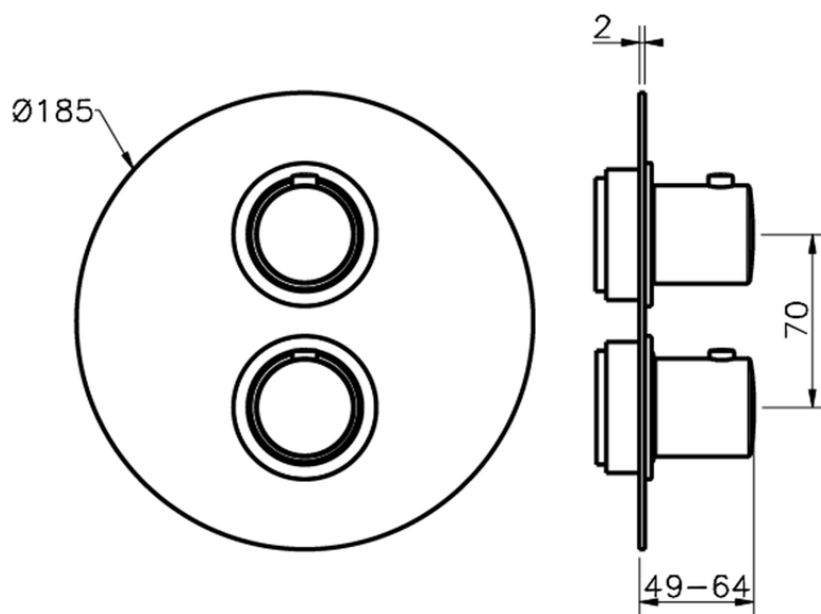

Exposed part for con.thermo.shower valve 1-outlet SLIM_SM007300

SM007300

<https://en.cisal.it/exposed-part-for-con-thermo-shower-valve-1-outlet-slim-sm007300>

Piastra/Plate/Plaque/Platte/Placa
 2-3mm: XX 25-40 YY 76-91
 10mm: XX 16-31 YY 65-80

ZA007301

<https://en.cisal.it/concealed-thermostatic-shower-valve-1-outlet-concealed-za007301>

2026-04-26