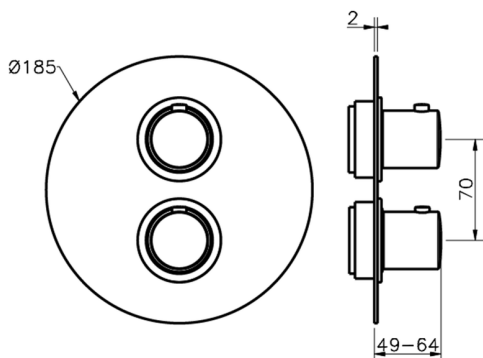

CHARACTERISTICS

Installation **Concealed**
Required concealed parts **ZA007301**

Thermostatic

The Cisal thermostatic is your personal water manager, helping you to handle, control and save water and energy.