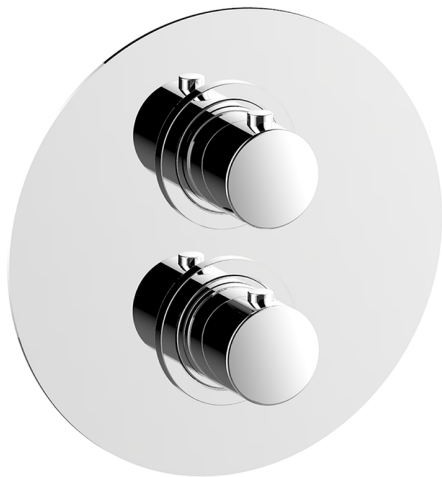

Exposed part for con.thermo.shower valve 1-outlet SLIM_SM007300

MODEL **SM007300**

Exposed part for con.thermo.shower valve
1-outlet, stop valve, without concealed part, for items
ZA007301

AVAILABLE FINISHINGS

-  **21** 21 Chrome
-  **2B** 2B Polished Nickel
-  **40** 40 Matt Black
-  **4Q** 4Q Matt White

CHARACTERISTICS

Installation **Concealed**
Required concealed parts **ZA007301**

Thermostatic

The Cisal thermostatic is your personal water manager, helping you to handle, control and save water and energy.

Concealed thermostatic shower valve, 1-outlet CONCEALED_ZA007301

MODEL **ZA007301**

Concealed thermostatic shower valve,
1-outlet, Stopvalve with 1/2" outlet, without trim kit

AVAILABLE FINISHINGS

CHARACTERISTICS

Concealed **1**
Cartridge Spare Parts **24.04A.PP**
8x20 Plus P Thermostatic Valve

Piastra/Plate/Plaque/Platte/Placa
2-3mm: XX 25-40 YY 76-91
10mm: XX 16-31 YY 65-80

Thermostatic

The Cisal thermostatic is your personal water manager, helping you to handle, control and save water and energy.