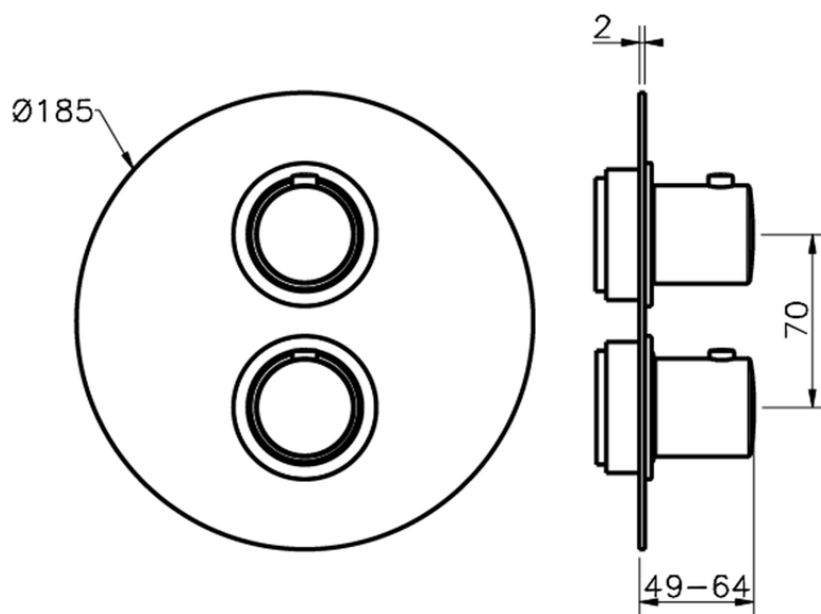

Exposed part for con.thermo.shower valve 1-outlet SLIM_SM007300

SM007300

<https://en.cisal.it/exposed-part-for-con-thermo-shower-valve-1-outlet-slim-sm007300>

Piastra/Plate/Plaque/Platte/Placa
 2-3mm: XX 25-40 YY 76-91
 10mm: XX 16-31 YY 65-80

ZA007301

<https://en.cisal.it/concealed-thermostatic-shower-valve-1-outlet-concealed-za007301>

2026-06-14