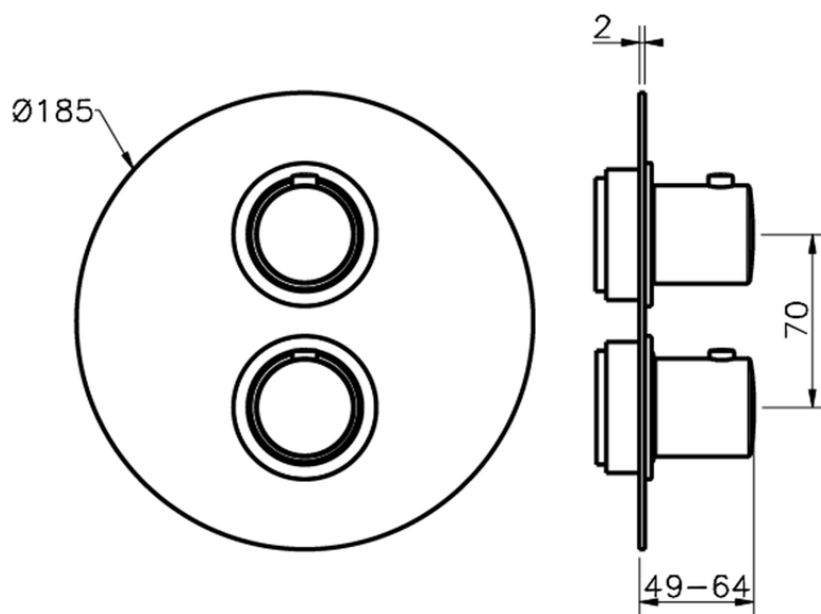

## Exposed part for con.thermo.shower valve 1-outlet SLIM\_SM007300

SM007300

<https://en.cisal.it/exposed-part-for-con-thermo-shower-valve-1-outlet-slim-sm007300>

Piastra/Plate/Plaque/Platte/Placa  
 2-3mm: XX 25-40 YY 76-91  
 10mm: XX 16-31 YY 65-80

ZA007301

<https://en.cisal.it/concealed-thermostatic-shower-valve-1-outlet-concealed-za007301>

2026-04-26