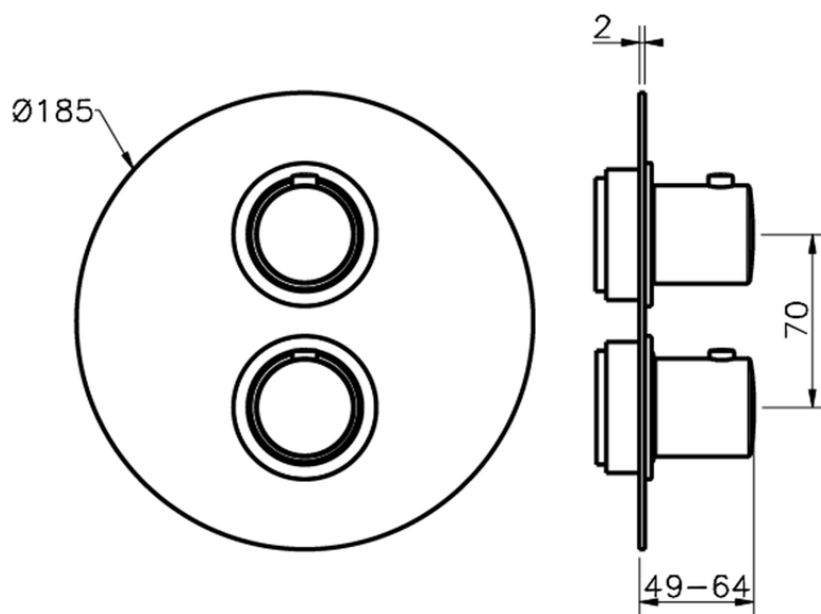

Exposed part for con.thermo.shower valve 1-outlet SLIM_SM007300

SM007300

<https://en.cisal.it/exposed-part-for-con-thermo-shower-valve-1-outlet-slim-sm007300>

Piastra/Plate/Plaque/Platte/Placa
 2-3mm: XX 25-40 YY 76-91
 10mm: XX 16-31 YY 65-80

ZA007301

<https://en.cisal.it/concealed-thermostatic-shower-valve-1-outlet-concealed-za007301>

2026-05-17