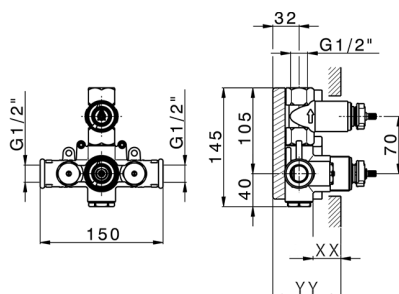

Exposed part for con.thermo.shower valve 1-outlet SLIM_SM007300

MODEL **SM007300**

Exposed part for con.thermo.shower valve
1-outlet, stop valve, without concealed part, for items
ZA007301

AVAILABLE FINISHINGS

Concealed thermostatic shower valve, 1-outlet CONCEALED_ZA007301

MODEL **ZA007301**

Concealed thermostatic shower valve,
1-outlet, Stopvalve with 1/2" outlet, without trim kit

AVAILABLE FINISHINGS

04 04 Without finishing

CHARACTERISTICS

Concealed **1**
Cartridge Spare Parts **24.04A.PP**

8x20 Plus P Thermostatic Valve

Piastra/Plate/Plaque/Platte/Placa
2-3mm: XX 25-40 YY 76-91
10mm: XX 16-31 YY 65-80

Thermostatic

The Cisal thermostatic is your personal water manager, helping you to handle, control and save water and energy.