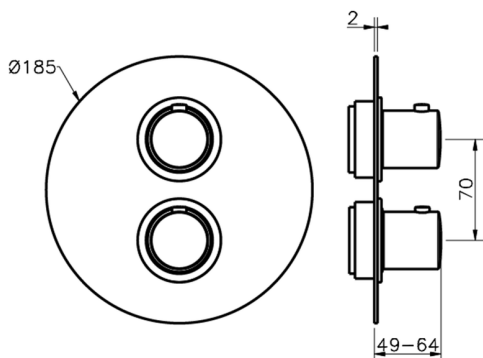

Exposed part for con.thermo.shower valve 1-outlet SLIM_SM007300

MODEL **SM007300**

Exposed part for con.thermo.shower valve
1-outlet, stop valve, without concealed part, for items
ZA007301

AVAILABLE FINISHINGS

Concealed thermostatic shower valve, 1-outlet CONCEALED_ZA007301

MODEL **ZA007301**

Concealed thermostatic shower valve,
1-outlet, Stopvalve with 1/2" outlet, without trim kit

AVAILABLE FINISHINGS

04 04 Without finishing

CHARACTERISTICS

Concealed **1**
Cartridge Spare Parts **24.04A.PP**

8x20 Plus P Thermostatic Valve

Piastra/Plate/Plaque/Platte/Placa
2-3mm: XX 25-40 YY 76-91
10mm: XX 16-31 YY 65-80

Thermostatic

The Cisal thermostatic is your personal water manager, helping you to handle, control and save water and energy.