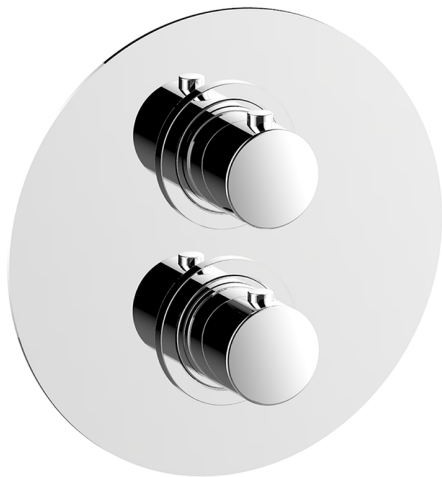

Exposed part for con.thermo.shower valve 1-outlet SLIM_SM007300

MODEL **SM007300**

Exposed part for con.thermo.shower valve
1-outlet, stop valve, without concealed part, for items
ZA007301

AVAILABLE FINISHINGS

CHARACTERISTICS

Installation **Concealed**
Required concealed parts **ZA007301**

Thermostatic

The Cisal thermostatic is your personal water manager, helping you to handle, control and save water and energy.

Concealed thermostatic shower valve, 1-outlet CONCEALED_ZA007301

MODEL **ZA007301**

Concealed thermostatic shower valve,
1-outlet, Stopvalve with 1/2" outlet, without trim kit

AVAILABLE FINISHINGS

04 04 Without finishing

CHARACTERISTICS

Concealed **1**
Cartridge Spare Parts **24.04A.PP**

8x20 Plus P Thermostatic Valve

Piastra/Plate/Plaque/Platte/Placa
2-3mm: XX 25-40 YY 76-91
10mm: XX 16-31 YY 65-80

Thermostatic

The Cisal thermostatic is your personal water manager, helping you to handle, control and save water and energy.