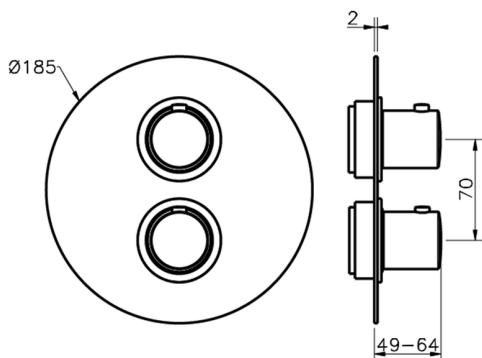

CHARACTERISTICS

Installation **Concealed**
Required concealed parts **ZA007301**

Thermostatic

The Cisal thermostatic is your personal water manager, helping you to handle, control and save water and energy.