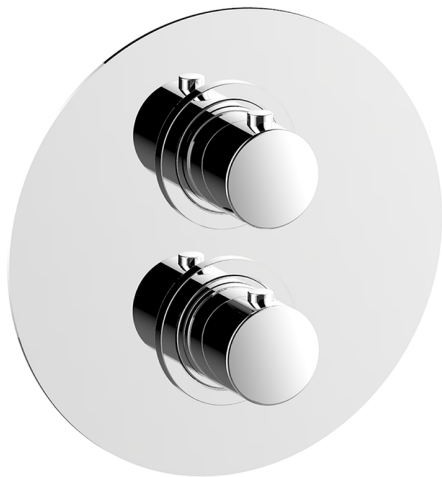

Exposed part for con.thermo.shower valve 1-outlet SLIM_SM007300

MODEL **SM007300**

Exposed part for con.thermo.shower valve
1-outlet, stop valve, without concealed part, for items
ZA007301

AVAILABLE FINISHINGS

CHARACTERISTICS

Installation **Concealed**
Required concealed parts **ZA007301**

Thermostatic

The Cisal thermostatic is your personal water manager, helping you to handle, control and save water and energy.

Concealed thermostatic shower valve, 1-outlet CONCEALED_ZA007301

MODEL **ZA007301**

Concealed thermostatic shower valve,
1-outlet, Stopvalve with 1/2" outlet, without trim kit

AVAILABLE FINISHINGS

CHARACTERISTICS

Concealed **1**
Cartridge Spare Parts **24.04A.PP**
8x20 Plus P Thermostatic Valve

Piastra/Plate/Plaque/Platte/Placa
2-3mm: XX 25-40 YY 76-91
10mm: XX 16-31 YY 65-80

Thermostatic

The Cisal thermostatic is your personal water manager, helping you to handle, control and save water and energy.