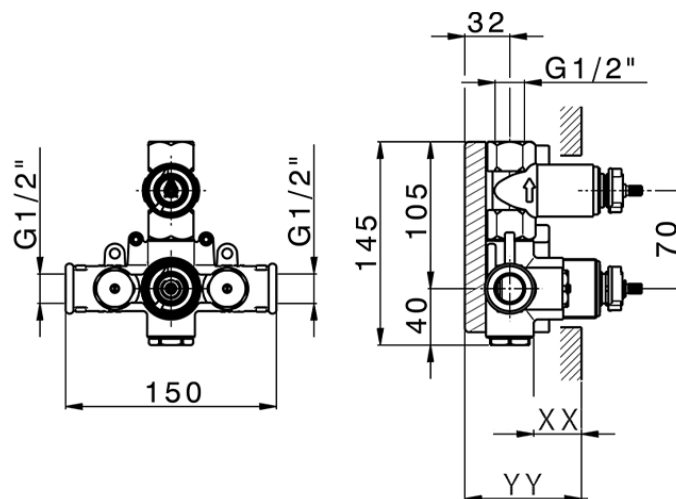

Exposed part for con.thermo.shower valve 1-outlet SLIM_SM007300

SM007300

<https://en.cisal.it/exposed-part-for-con-thermo-shower-valve-1-outlet-slim-sm007300>

Piastra/Plate/Plaque/Platte/Placa
 2-3mm: XX 25-40 YY 76-91
 10mm: XX 16-31 YY 65-80

ZA007301

<https://en.cisal.it/concealed-thermostatic-shower-valve-1-outlet-concealed-za007301>

2026-04-06