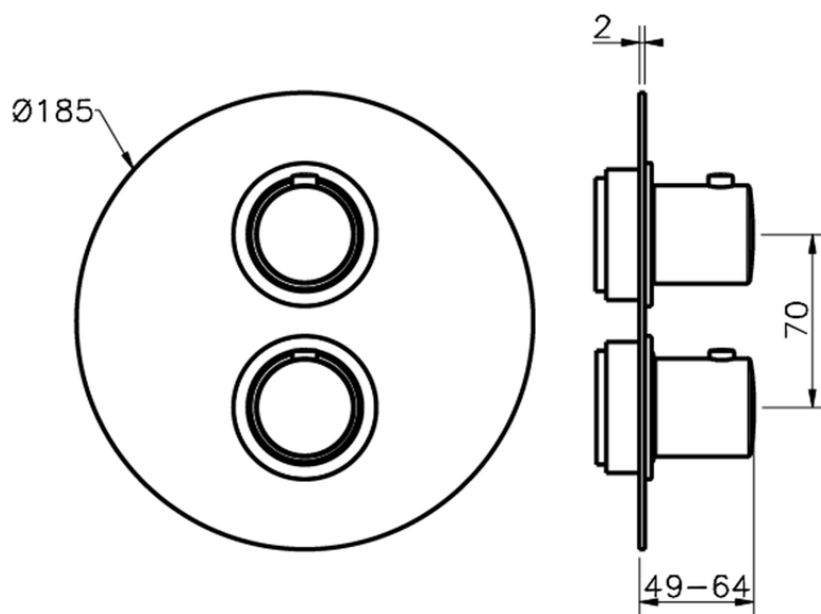

Exposed part for con.thermo.shower valve 1-outlet SLIM_SM007300

SM007300

<https://en.cisal.it/exposed-part-for-con-thermo-shower-valve-1-outlet-slim-sm007300>

Piastra/Plate/Plaque/Platte/Placa
 2-3mm: XX 25-40 YY 76-91
 10mm: XX 16-31 YY 65-80

ZA007301

<https://en.cisal.it/concealed-thermostatic-shower-valve-1-outlet-concealed-za007301>

2026-04-06