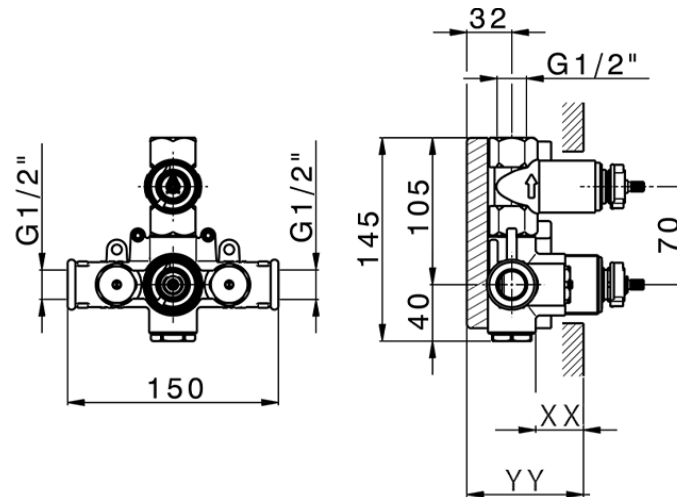

Exposed part for con.thermo.shower valve 1-outlet SLIM_SM007300

SM007300

<https://en.cisal.it/exposed-part-for-con-thermo-shower-valve-1-outlet-slim-sm007300>

Piastra/Plate/Plaque/Platte/Placa
 2-3mm: XX 25-40 YY 76-91
 10mm: XX 16-31 YY 65-80

ZA007301

<https://en.cisal.it/concealed-thermostatic-shower-valve-1-outlet-concealed-za007301>

2026-06-13