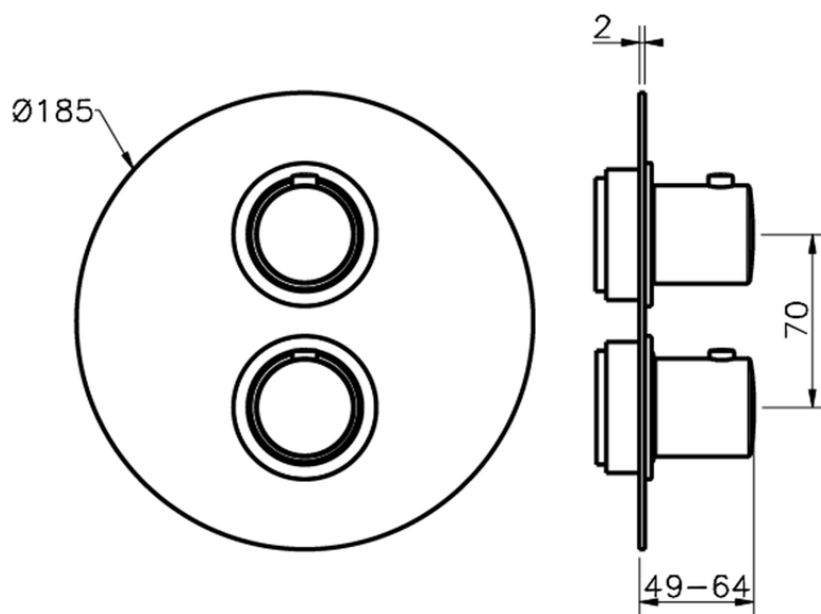

Exposed part for con.thermo.shower valve 1-outlet SLIM_SM007300

SM007300

<https://en.cisal.it/exposed-part-for-con-thermo-shower-valve-1-outlet-slim-sm007300>

Piastra/Plate/Plaque/Platte/Placa
 2-3mm: XX 25-40 YY 76-91
 10mm: XX 16-31 YY 65-80

ZA007301

<https://en.cisal.it/concealed-thermostatic-shower-valve-1-outlet-concealed-za007301>

2026-06-13