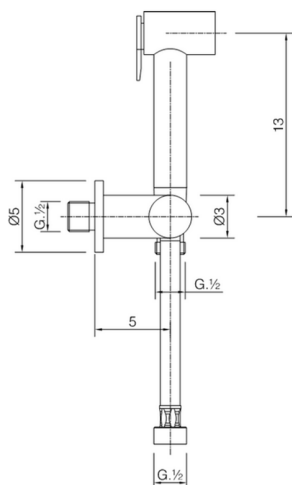

Toilet-jet handshower set HYGENIC SHOWERS_A3007900

MODEL **A3007900**

Toilet-jet handshower set, wall mounted holder with 1/2" valve, Toilet-jet handshower, Brass 120 cm flexible hose

AVAILABLE FINISHINGS

CHARACTERISTICS

Toilet-jet handshower

Toilet-jet Handshower

Shut-off Hand shower, for sanitary cleaning.

2025-01-05