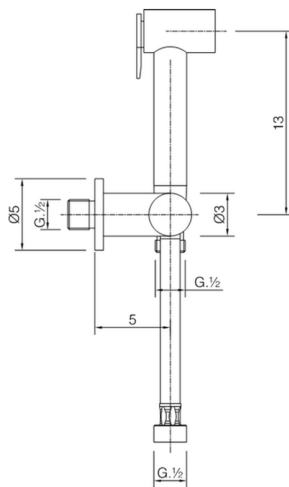

Toilet-jet Handshower

Shut-off Hand shower, for sanitary cleaning.

2025-01-02