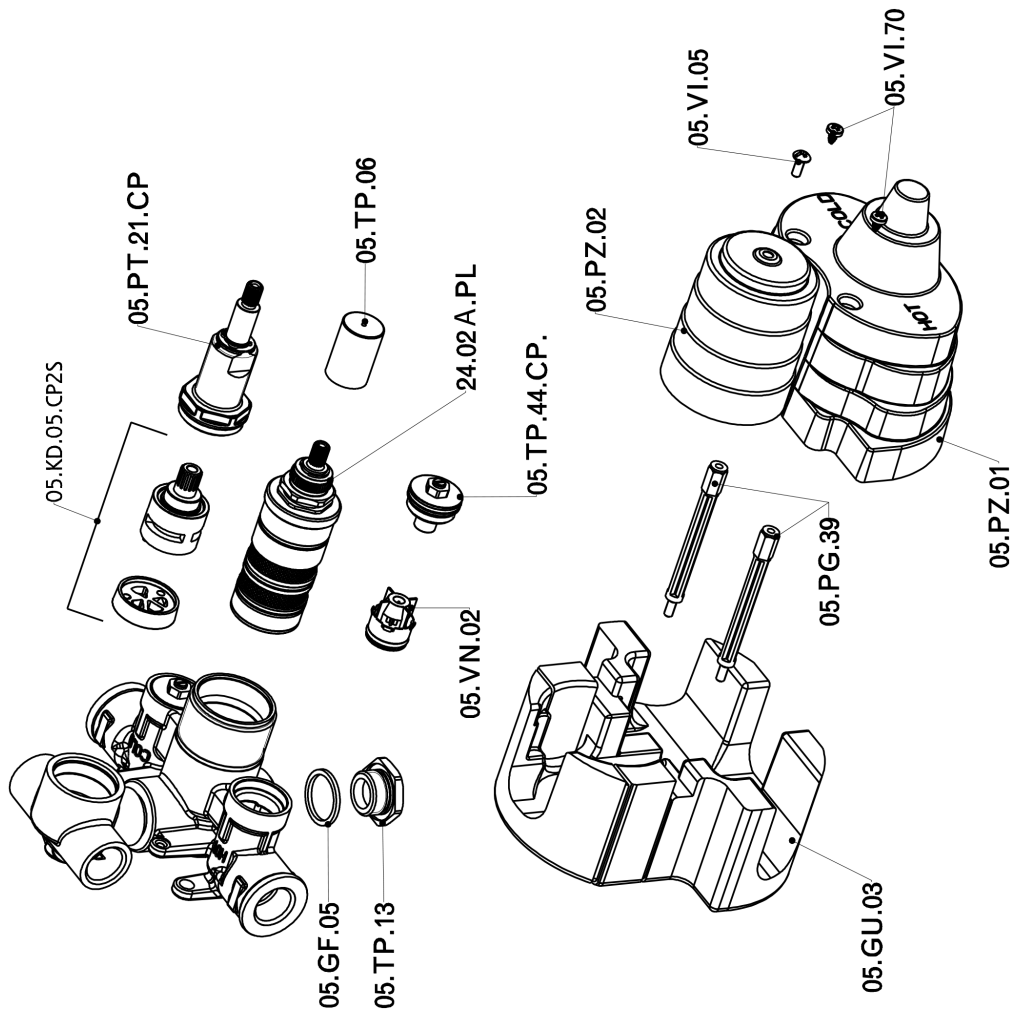

Concealed thermostatic shower valve, 2-outlets CONCEALED_ZA018101

MODEL **ZA018101**

Concealed thermostatic shower valve, 2-outlets, with 1/2" 2 outlet devia stop cartridge, without trim kit

AVAILABLE FINISHINGS

04 04 Without finishing

CHARACTERISTICS

Concealed **1**
 Cartridge Spare Parts **24.04A.PP**

8x20 Plus P Thermostatic Valve

Piastra/Plate/Plaque/Platte/Placa

2-3mm: XX 25-40 YY 76-91

10 mm: XX 16-31 YY 65-80

DeviaStop

The Cisal Devia Stop technology allows to adjust the water flow and to direct it to the selected output point (overhead soaker, hand shower, etc).

Thermostatic

The Cisal thermostatic is your personal water manager, helping you to handle, control and save water and energy.

Concealed thermostatic shower valve, 2-outlets CONCEALED_ZA018101

ZA018101

<https://en.cisal.it/concealed-thermostatic-shower-valve-2-outlets-concealed-za018101>

2024-12-22