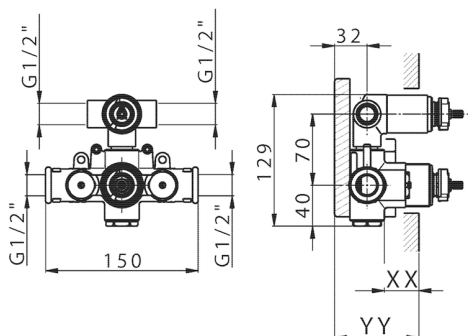

Concealed thermostatic shower valve, 2-outlets CONCEALED_ZA018101

MODEL **ZA018101**

Concealed thermostatic shower valve, 2-outlets, with 1/2" 2 outlet devia stop cartridge, without trim kit

AVAILABLE FINISHINGS

04 04 Without finishing

CHARACTERISTICS

Concealed **1**
 Cartridge Spare Parts **24.04A.PP**

8x20 Plus P Thermostatic Valve

Piastra/Plate/Plaque/Platte/Placa

2-3mm: XX 25-40 YY 76-91

10 mm: XX 16-31 YY 65-80