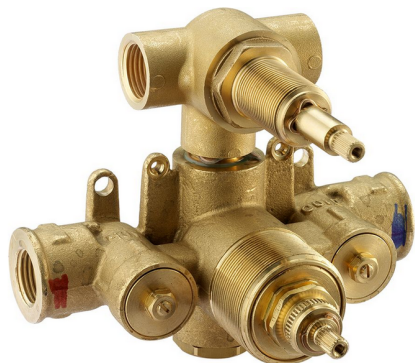

Concealed thermostatic shower valve, 2-outlets CONCEALED_ZA018101

MODEL **ZA018101**

Concealed thermostatic shower valve, 2-outlets, with 1/2" 2 outlet devia stop cartridge, without trim kit

AVAILABLE FINISHINGS

04 04 Without finishing

CHARACTERISTICS

Concealed **1**
 Cartridge Spare Parts **24.04A.PP**

8x20 Plus P Thermostatic Valve

Piastra/Plate/Plaque/Platte/Placa

2-3mm: XX 25-40 YY 76-91

10 mm: XX 16-31 YY 65-80

DeviaStop

The Cisal Devia Stop technology allows to adjust the water flow and to direct it to the selected output point (overhead soaker, hand shower, etc).

Thermostatic

The Cisal thermostatic is your personal water manager, helping you to handle, control and save water and energy.

Concealed thermostatic shower valve, 2-outlets CONCEALED_ZA018101

ZA018101

<https://en.cisal.it/concealed-thermostatic-shower-valve-2-outlets-concealed-za018101>

2024-12-22