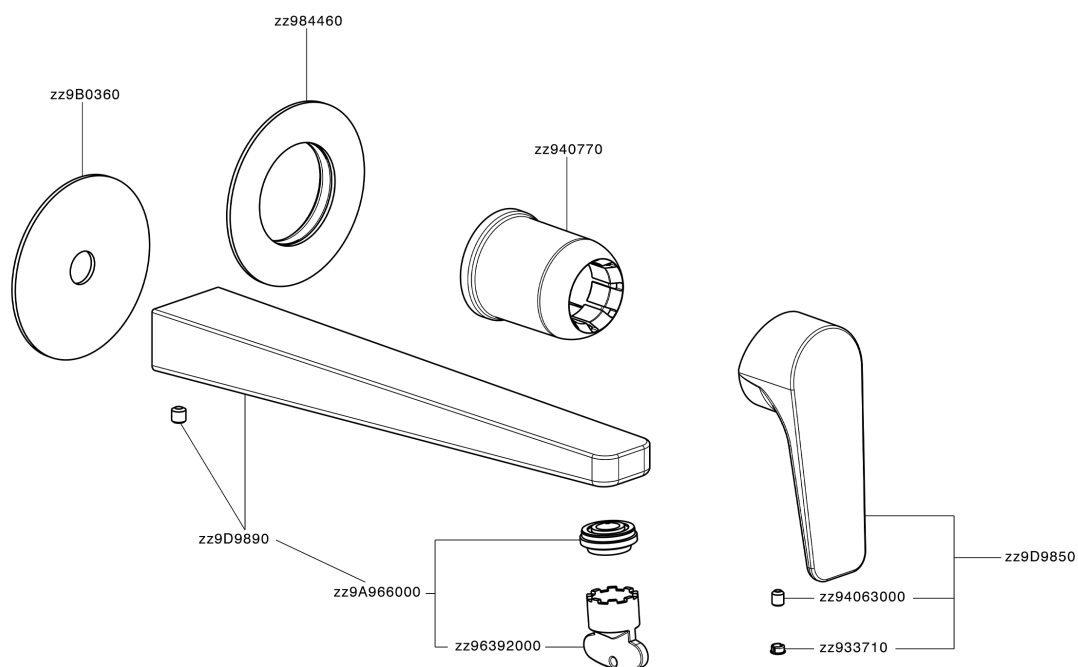

## Exposed part for single lever washbasin valve ROCK&ROLL\_RK005511C

RK005511C

<https://en.cisal.it/exposed-part-for-single-lever-washbasin-valve-rockroll-rk005511c>

2026-05-01