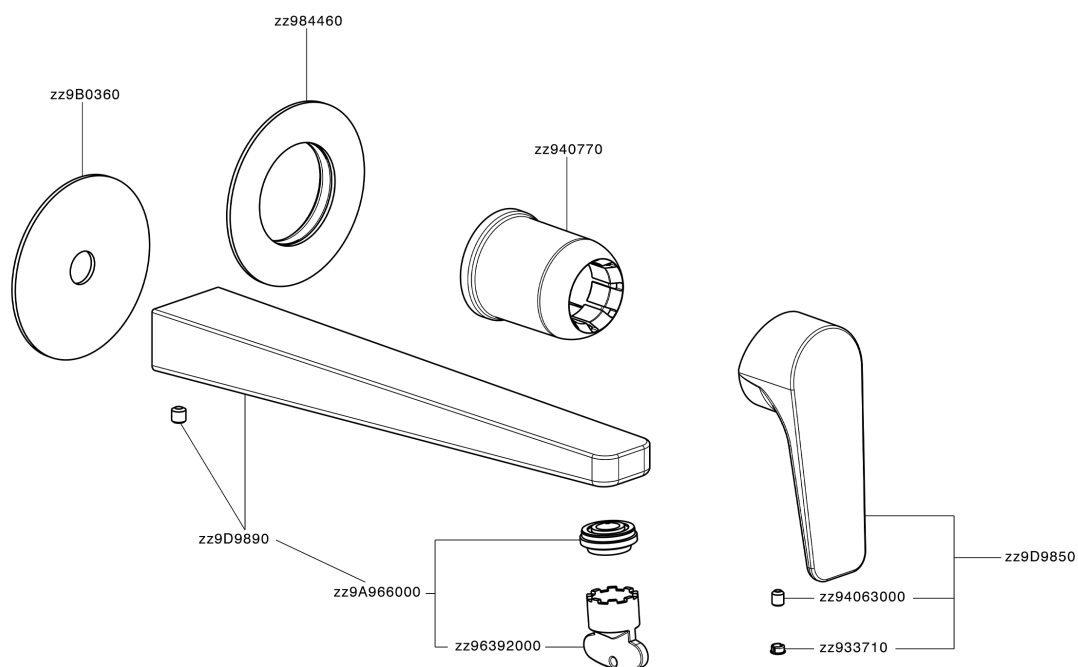

## Exposed part for single lever washbasin valve ROCK&ROLL\_RK005511C

RK005511C

<https://en.cisal.it/exposed-part-for-single-lever-washbasin-valve-rockroll-rk005511c>

2026-06-05