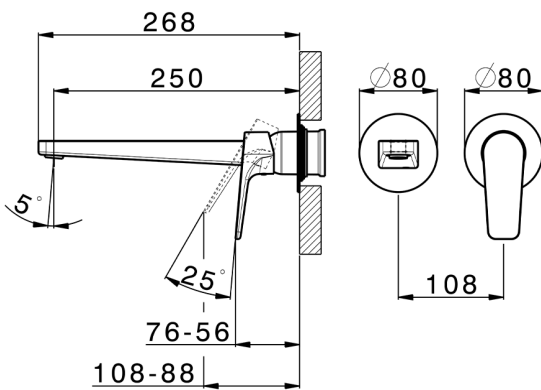

Exposed part for single lever washbasin valve ROCK&ROLL_RK005511C

MODEL **RK005511C**

Exposed part for single lever washbasin valve, without concealed part, spout L.250 mm, for item Easy-Box ZA002450-ZA025510

CHARACTERISTICS

Installation	Concealed
Required concealed parts	ZA002450

Exposed part for single lever washbasin valve ROCK&ROLL_RK005511C

RK005511C

<https://en.cisal.it/exposed-part-for-single-lever-washbasin-valve-rockroll-rk005511c>