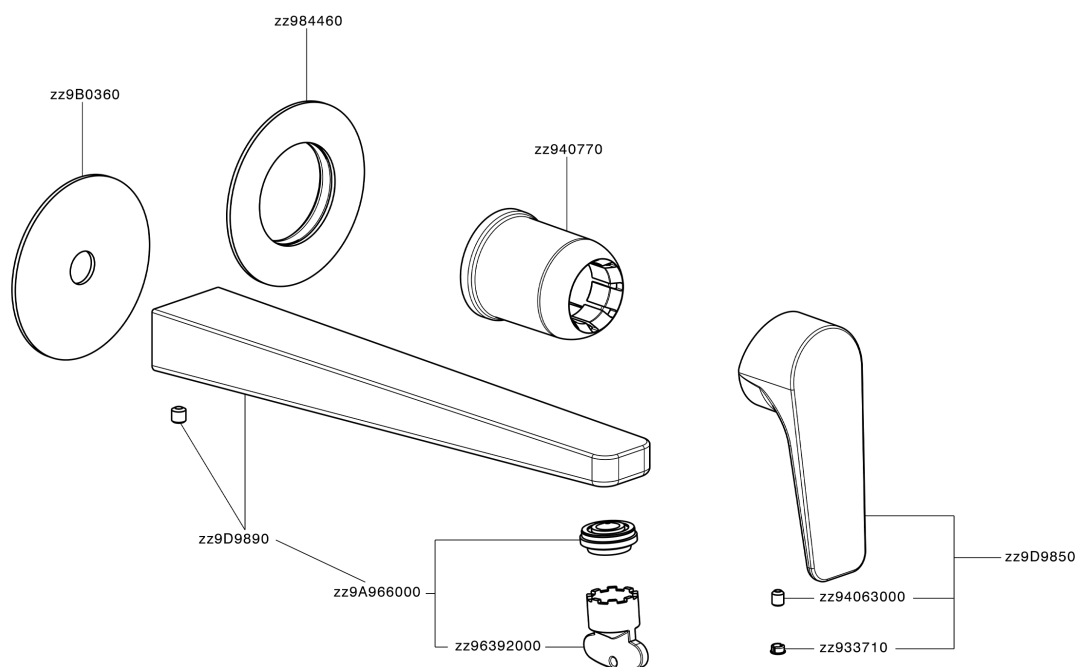

Exposed part for single lever washbasin valve ROCK&ROLL_RK005511C

MODEL **RK005511C**

Exposed part for single lever washbasin valve, without concealed part, spout L.250 mm, for item Easy-Box ZA002450-ZA025510

CHARACTERISTICS

Installation	Concealed
Required concealed parts	ZA002450

Exposed part for single lever washbasin valve ROCK&ROLL_RK005511C

RK005511C

<https://en.cisal.it/exposed-part-for-single-lever-washbasin-valve-rockroll-rk005511c>