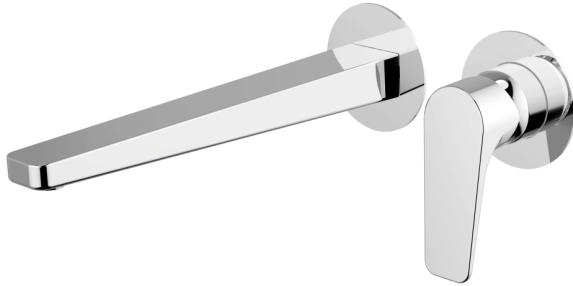

Exposed part for single lever washbasin valve ROCK&ROLL_RK005511C

MODEL **RK005511C**

Exposed part for single lever washbasin valve, without concealed part, spout L.250 mm, for item Easy-Box ZA002450-ZA025510

CHARACTERISTICS

Installation	Concealed
Required concealed parts	ZA002450

Exposed part for single lever washbasin valve ROCK&ROLL_RK005511C

RK005511C

<https://en.cisal.it/exposed-part-for-single-lever-washbasin-valve-rockroll-rk005511c>