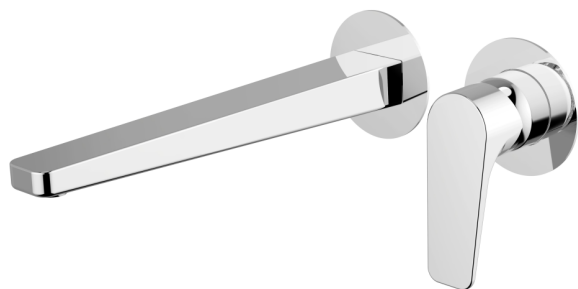

## Exposed part for single lever washbasin valve ROCK&ROLL\_RK005511C

MODEL **RK005511C**

Exposed part for single lever washbasin valve, without concealed part, spout L.250 mm, for item Easy-Box ZA002450-ZA025510

## Exposed part for single lever washbasin valve ROCK&ROLL\_RK005511C

RK005511C

<https://en.cisal.it/exposed-part-for-single-lever-washbasin-valve-rockroll-rk005511c>

2026-05-01