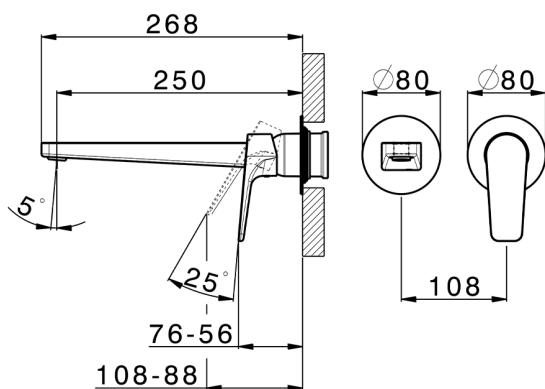

## Exposed part for single lever washbasin valve ROCK&ROLL\_RK005511C

MODEL **RK005511C**

Exposed part for single lever washbasin valve, without concealed part, spout L.250 mm, for item Easy-Box ZA002450-ZA025510

## Exposed part for single lever washbasin valve ROCK&ROLL\_RK005511C

RK005511C

<https://en.cisal.it/exposed-part-for-single-lever-washbasin-valve-rockroll-rk005511c>

2026-05-01