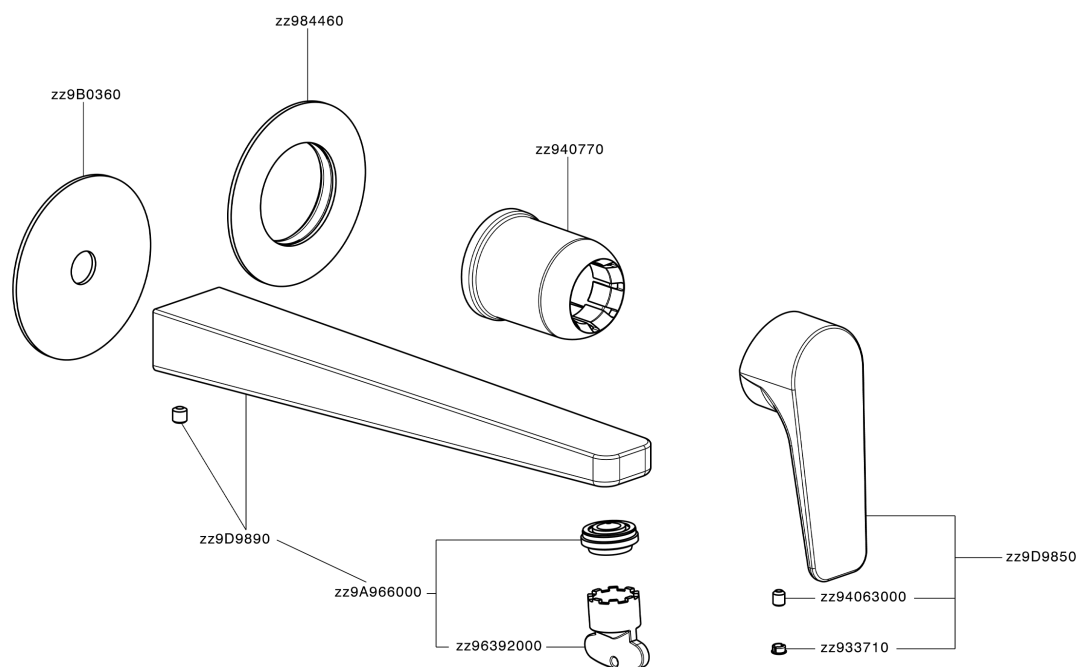

## Exposed part for single lever washbasin valve ROCK&ROLL\_RK005511C

MODEL **RK005511C**

Exposed part for single lever washbasin valve, without concealed part, spout L.250 mm, for item Easy-Box ZA002450-ZA025510

## CHARACTERISTICS

Installation	<b>Concealed</b>
Required concealed parts	<b>ZA002450</b>

## Exposed part for single lever washbasin valve ROCK&ROLL\_RK005511C

RK005511C

<https://en.cisal.it/exposed-part-for-single-lever-washbasin-valve-rockroll-rk005511c>

2026-05-01