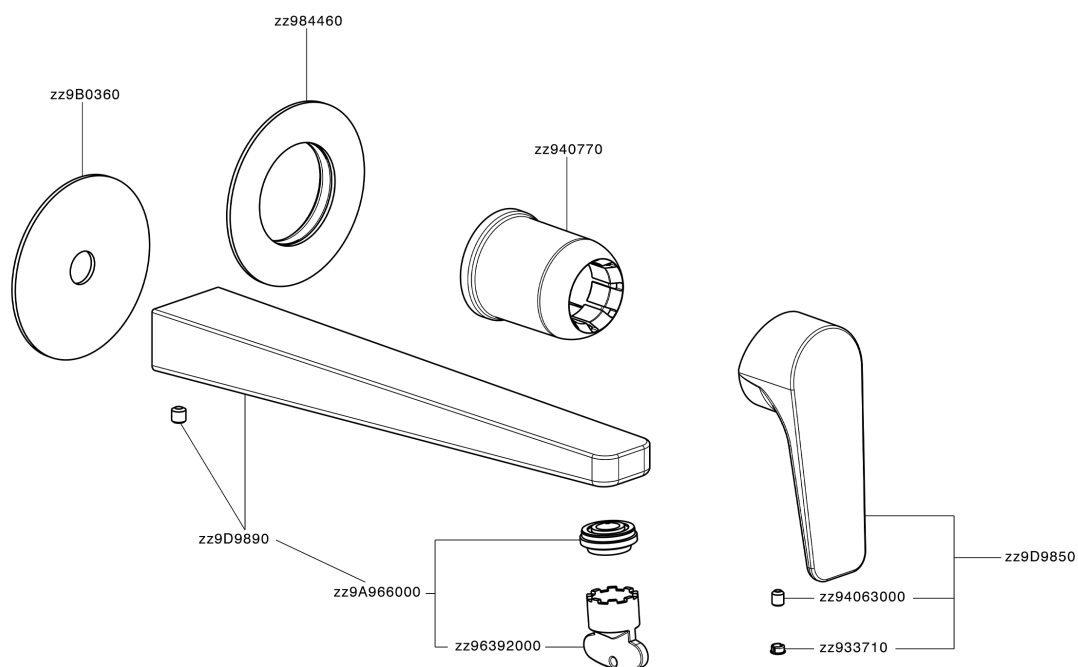

Exposed part for single lever washbasin valve ROCK&ROLL_RK005511C

RK005511C

<https://en.cisal.it/exposed-part-for-single-lever-washbasin-valve-rockroll-rk005511c>

2026-05-01