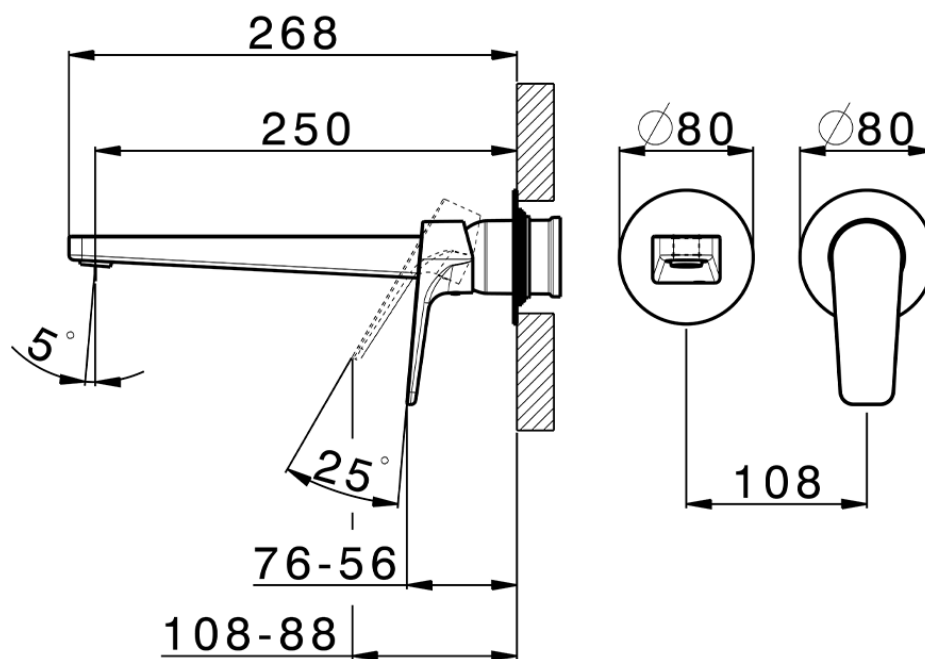

Exposed part for single lever washbasin valve ROCK&ROLL_RK005511C

RK005511C

<https://en.cisal.it/exposed-part-for-single-lever-washbasin-valve-rockroll-rk005511c>

2026-06-05