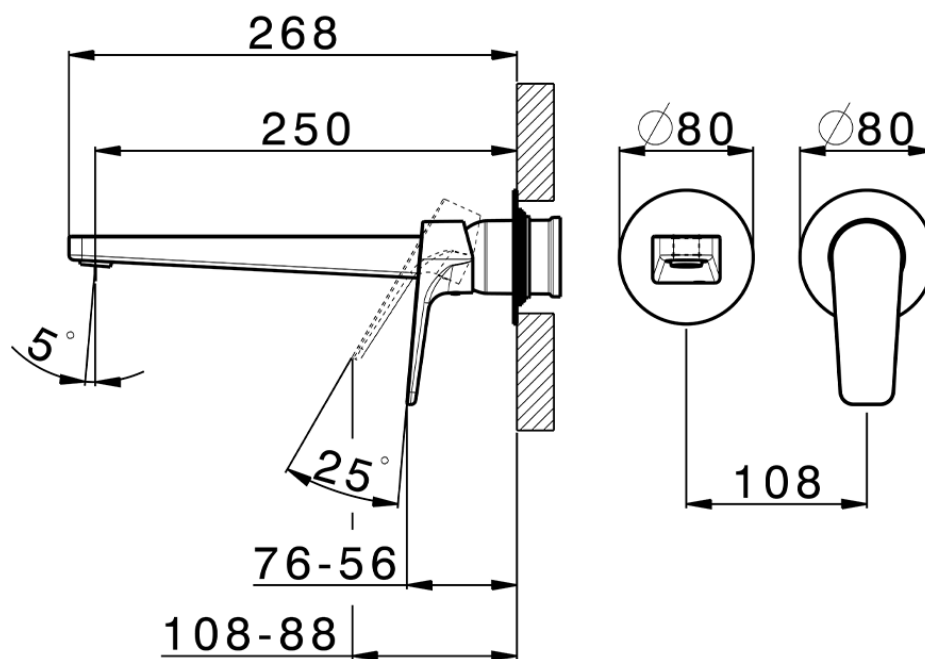

Exposed part for single lever washbasin valve ROCK&ROLL_RK005511C

RK005511C

<https://en.cisal.it/exposed-part-for-single-lever-washbasin-valve-rockroll-rk005511c>

2026-05-01