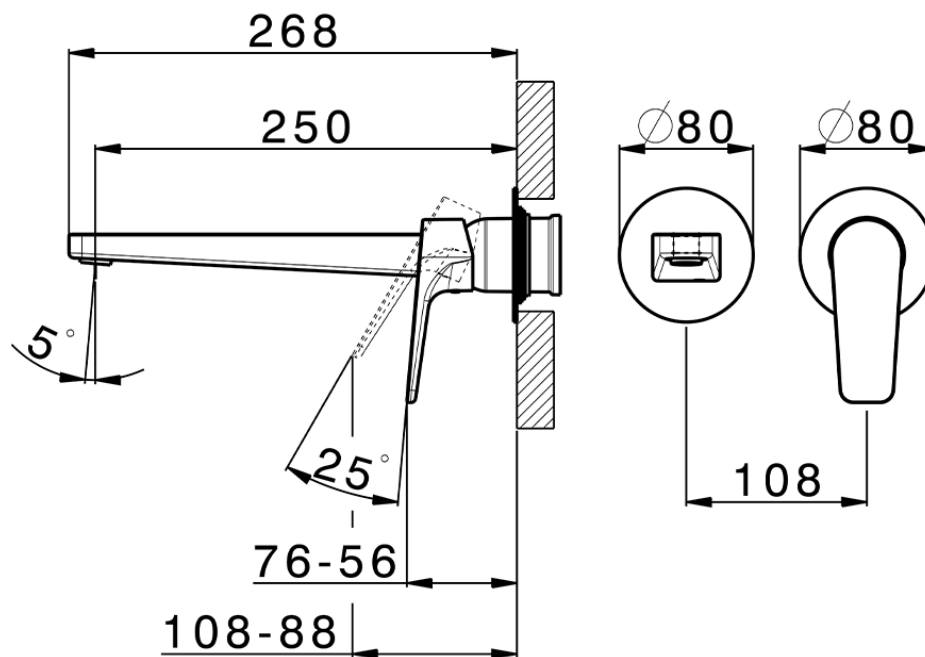

**Exposed part for single lever washbasin valve ROCK&ROLL\_RK005511C**

RK005511C

<https://en.cisal.it/exposed-part-for-single-lever-washbasin-valve-rockroll-rk005511c>

2026-06-05