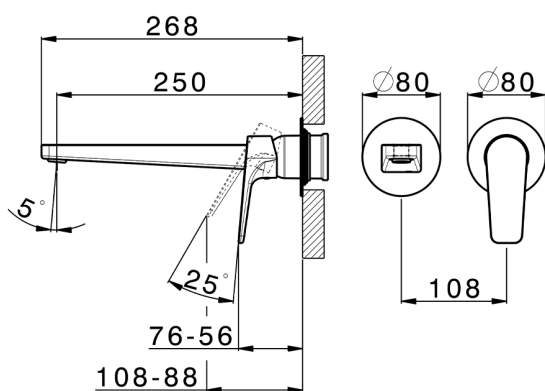

Exposed part for single lever washbasin valve ROCK&ROLL_RK005511C

MODEL **RK005511C**

Exposed part for single lever washbasin valve, without concealed part, spout L.250 mm, for item Easy-Box ZA002450-ZA025510

CHARACTERISTICS

Installation	Concealed
Required concealed parts	ZA002450

Exposed part for single lever washbasin valve ROCK&ROLL_RK005511C

RK005511C

<https://en.cisal.it/exposed-part-for-single-lever-washbasin-valve-rockroll-rk005511c>