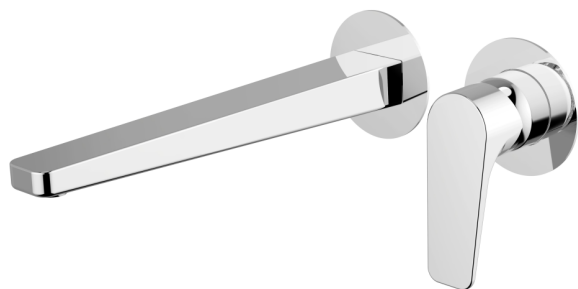

Exposed part for single lever washbasin valve ROCK&ROLL_RK005511C

MODEL **RK005511C**

Exposed part for single lever washbasin valve, without concealed part, spout L.250 mm, for item Easy-Box ZA002450-ZA025510

CHARACTERISTICS

Installation	Concealed
Required concealed parts	ZA002450

Exposed part for single lever washbasin valve ROCK&ROLL_RK005511C

RK005511C

<https://en.cisal.it/exposed-part-for-single-lever-washbasin-valve-rockroll-rk005511c>